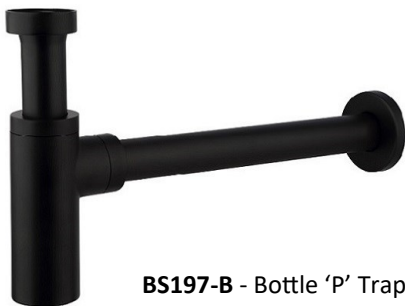

BS197AD - Adapter 40-32mm
suit Bottle 'P' Trap - Chrome

BS197-BC - Bottle 'P' Trap - Brushed Copper

BS197AD - Adapter 40-32mm
suit Bottle 'P' Trap - Chrome

BS197-BG - Bottle 'P' Trap - Brushed Gold

BS197AD - Adapter 40-32mm
suit Bottle 'P' Trap - Chrome

BS197-BN - Bottle 'P' Trap - Brushed Nickel

BS197AD - Adapter 40-32mm
suit Bottle 'P' Trap - Chrome

BS197-B - Bottle 'P' Trap - Matt Black

BS197AD - Adapter 40-32mm
suit Bottle 'P' Trap - Chrome