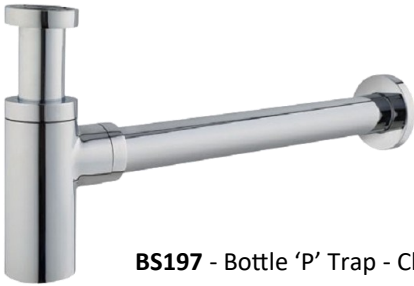

PB032CB-GM - Mushroom Bath Pop-Up
with Overflow Waste - Gunmetal

PB032CB-GW - Mushroom Bath Pop-Up
with Overflow Waste - Gloss White

PB032CB-MB - Mushroom Bath Pop-Up
with Overflow Waste - Matt Black

BS197 - Bottle 'P' Trap - Chrome

BS197AD - Adapter 40-32mm
suit Bottle 'P' Trap - Chrome

BS197-BC - Bottle 'P' Trap - Brushed Copper

BS197AD - Adapter 40-32mm
suit Bottle 'P' Trap - Chrome

BS197-BG - Bottle 'P' Trap - Brushed Gold

BS197AD - Adapter 40-32mm
suit Bottle 'P' Trap - Chrome