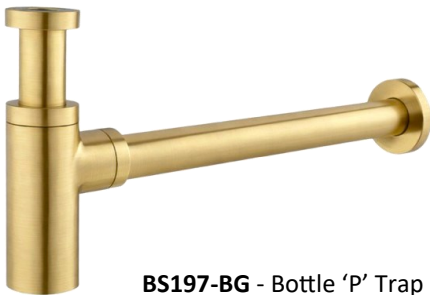

PB032CB-BC - Mushroom Bath Pop-Up
with Overflow Waste - Brushed Copper

PB032CB-BG - Mushroom Bath Pop-Up
with Overflow Waste - Brushed Gold

PB032CB-BN - Mushroom Bath Pop-Up
with Overflow Waste - Brushed Nickel

PB032CB-GM - Mushroom Bath Pop-Up
with Overflow Waste - Gunmetal

PB032CB-GW - Mushroom Bath Pop-Up
with Overflow Waste - Gloss White

PB032CB-MB - Mushroom Bath Pop-Up
with Overflow Waste - Matt Black

BS197 - Bottle 'P' Trap - Chrome

BS197AD - Adapter 40-32mm
suit Bottle 'P' Trap - Chrome

BS197-BC - Bottle 'P' Trap - Brushed Copper

BS197AD - Adapter 40-32mm
suit Bottle 'P' Trap - Chrome

BS197-BG - Bottle 'P' Trap - Brushed Gold

BS197AD - Adapter 40-32mm
suit Bottle 'P' Trap - Chrome

BS197-BN - Bottle 'P' Trap - Brushed Nickel

BS197AD - Adapter 40-32mm
suit Bottle 'P' Trap - Chrome

BS197-B - Bottle 'P' Trap - Matt Black

BS197AD - Adapter 40-32mm
suit Bottle 'P' Trap - Chrome