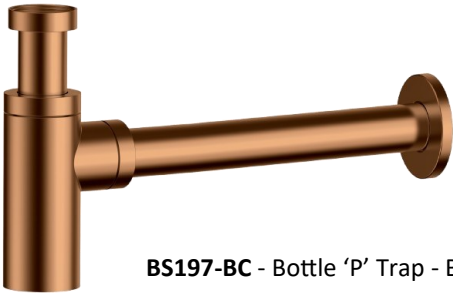

PB032CB-BC - Mushroom Bath Pop-Up
with Overflow Waste - Brushed Copper

PB032CB-BG - Mushroom Bath Pop-Up
with Overflow Waste - Brushed Gold

PB032CB-BN - Mushroom Bath Pop-Up
with Overflow Waste - Brushed Nickel

PB032CB-GM - Mushroom Bath Pop-Up
with Overflow Waste - Gunmetal

PB032CB-GW - Mushroom Bath Pop-Up
with Overflow Waste - Gloss White

PB032CB-MB - Mushroom Bath Pop-Up
with Overflow Waste - Matt Black

BS197 - Bottle 'P' Trap - Chrome

BS197AD - Adapter 40-32mm
suit Bottle 'P' Trap - Chrome

BS197-BC - Bottle 'P' Trap - Brushed Copper

BS197AD - Adapter 40-32mm
suit Bottle 'P' Trap - Chrome

BS197-BG - Bottle 'P' Trap - Brushed Gold

BS197AD - Adapter 40-32mm
suit Bottle 'P' Trap - Chrome

BS197-BN - Bottle 'P' Trap - Brushed Nickel

BS197AD - Adapter 40-32mm
suit Bottle 'P' Trap - Chrome

BS197-B - Bottle 'P' Trap - Matt Black

BS197AD - Adapter 40-32mm
suit Bottle 'P' Trap - Chrome