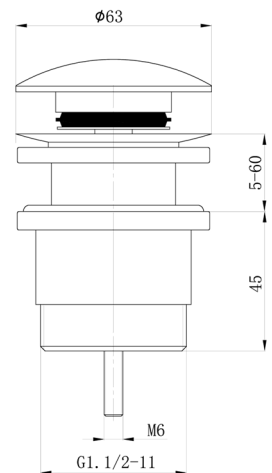

WASTES & TRAPS