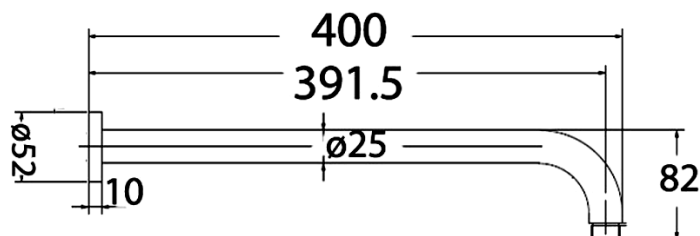

PRY006
- Chrome

PRY006-BC
- Brushed Copper

PRY006-BG
- Brushed Gold

PRY006-BN
- Brushed Nickel

PRY006-GM
- Gunmetal

PRY006-MB
- Matt Black

SHOWER ARM

PRY006*