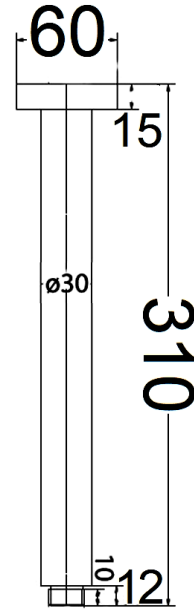

PRY001
- Chrome

PRY001-BC
- Brushed Copper

PRY001-BG
- Brushed Gold

PRY001-BN
- Brushed Nickel

PRPY001-GM
- Gunmetal

PRY001-MB
- Matt Black

SHOWER CEILING DROP ARM

PRY001*