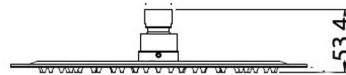

PRSO901N-R
- Chrome

PRSO901N-R-BC
- Brushed Copper

PRSO901N-R-BG
- Brushed Gold

PRSO901N-R-MB
- Matt Black

PRSO901N-R-BN
- Brushed Nickel

PRSO901N-R-GM
- Gunmetal

DOVE SHOWER HEAD

PRSO901N-R*