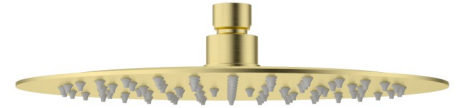

PRSO901N-R
- Chrome

PRSO901N-R-BC
- Brushed Copper

PRSO901N-R-BG
- Brushed Gold

PRSO901N-R-MB
- Matt Black

PRSO901N-R-BN
- Brushed Nickel

PRSO901N-R-GM
- Gunmetal

DOVE SHOWER HEAD

PRSO901N-R*

FINISH: See Above

MATERIAL: SS304 Stainless Steel

WORKING PRESSURE: 150-500kpa

OPERATING TEMPERATURE: 1°C—80°C

WELS LICENCE: 0175

WELS: 3 Star 9L Per Min, Reg No. S15493

WARRANTY:

7 Year replacement product and parts