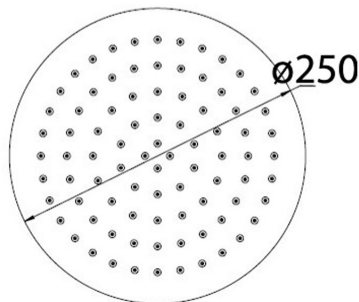

PRSO901N-R
- Chrome

PRSO901N-R-BC
- Brushed Copper

PRSO901N-R-BG
- Brushed Gold

PRSO901N-R-MB
- Matt Black

PRSO901N-R-BN
- Brushed Nickel

PRSO901N-R-GM
- Gunmetal

DOVE SHOWER HEAD

PRSO901N-R*

FINISH: See Above

MATERIAL: SS304 Stainless Steel

WORKING PRESSURE: 150-500kpa

OPERATING TEMPERATURE: 1°C—80°C

WELS LICENCE: 0175

WELS: 3 Star 9L Per Min, Reg No. S15493

WARRANTY:

7 Year replacement product and parts