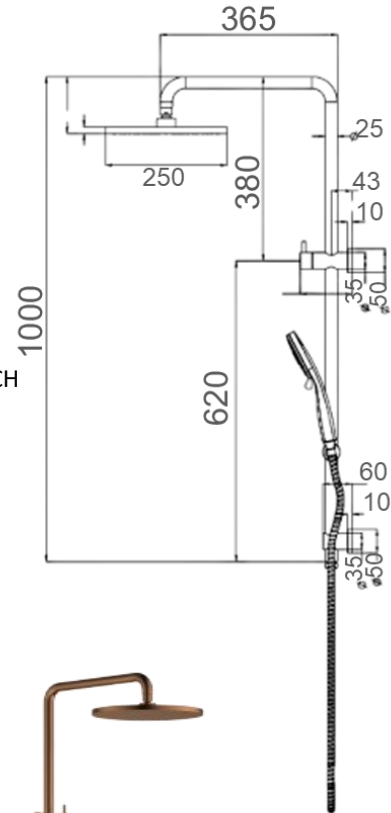

PHC5502R -BG  
- Brushed Gold

PHC5502R -BN  
- Brushed Nickel

PHC5502R -CH  
- Chrome

PHC5502R -GM  
- Gunmetal

PHC5502R -MB  
- Matt Black

PHC5502R -SS  
Brushed Stainless

PHC5502R -BC  
- Brushed Copper

## OTUS COMBINATION SHOWER on RAIL

## PHC5502R\*

**FINISH:** \*See Above

**Working Pressure:** 150-500KPA

**WELS LICENCE:** 0175

**WELS:** 4 Star 6.5L Per Min, Reg No. S18664

**RAIL:** 304 Stainless Steel

**HAND SHOWER:** ABS, 3 Function Hand Shower

**OVERHEAD SHOWER:** ABS, 250mm

**INLET:** Top

**HOSE:** PVC 1500mm

**WARRANTY:**

7 Year replacement product and parts

1 Year replacement parts and labour

**Summary of Maintenance and Care Instructions**

**Cleaning Methods:** Use only mild soapy water for cleaning. Ensure that all detergent is thoroughly rinsed off the surface afterward with a dry soft cloth to prevent spots and streaks. Use Soft Cleaning Tools: Clean the surface with warm water and a soft cloth to avoid scratches.