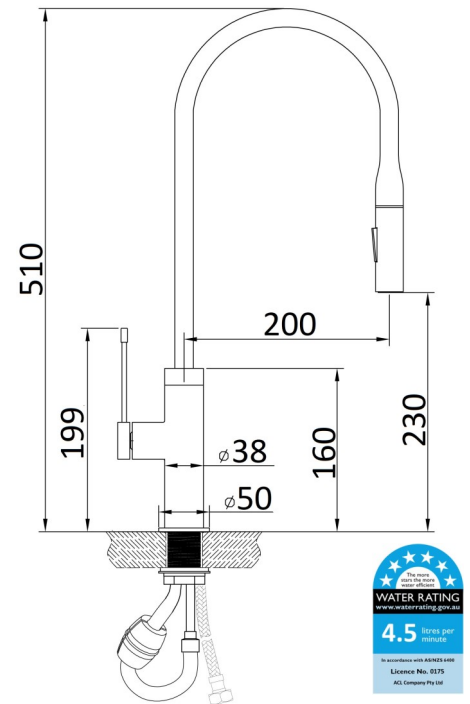

PCC1002 - Aziz Pull Out Sink Mixer - Chrome

PCC1002MB/C - Aziz Pull Out Sink Mixer - Matt Black/Chrome

PCC1002C/MB - Aziz Pull Out Sink Mixer - Chrome/Matt Black

PCC1002MB - Aziz Pull Out Sink Mixer - Matt Black

PCC1002BN - Aziz Pull Out Sink Mixer - Brushed Nickel

AZIZ PULL OUT SINK MIXER

PCC1002*

FINISH: See Above

WORKING PRESSURE: 150-500kpa

OPERATING TEMPERATURE: 1°C—80°C

WELS LICENCE: 0175

WELS: 6 Star 4.5L Per Min, Reg No. T33776

CARTRIDGE TYPE: 25mm Cartridge

WARRANTY:

10 Years Cartridge only

5 Year replacement product and parts

1 Year replacement parts and labour

Finish: 2 Year replacement Product & parts

1 Year Pull Out/Down Hoses, Spray Heads.