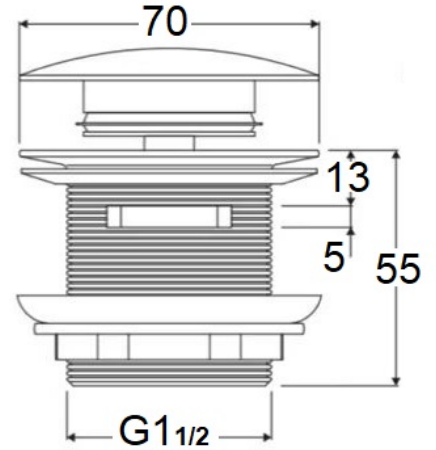

PB032CB - Mushroom
Bath Waste - Chrome

PB032CB-BG - Mushroom
Bath Waste - Brushed Gold

PB032CB--BC - Mushroom
Bath Waste - Brushed Copper

PB032CB--BN - Mushroom
Bath Waste - Brushed Nickel

PB032CB--GM - Mushroom
Bath Waste - Gunmetal