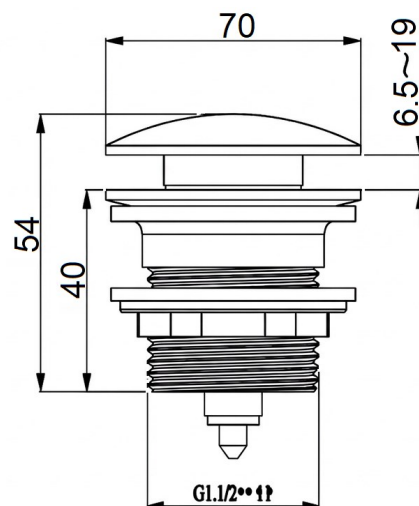

PB022CA - Mushroom  
Bath Waste - Chrome

PB022CA-BG - Mushroom  
Bath Waste - Brushed Gold

PB022CA-BC - Mushroom  
Bath Waste - Brushed Copper

PB022CA-BN - Mushroom  
Bath Waste - Brushed Nickel

PB022CA-GM - Mushroom  
Bath Waste - Gunmetal