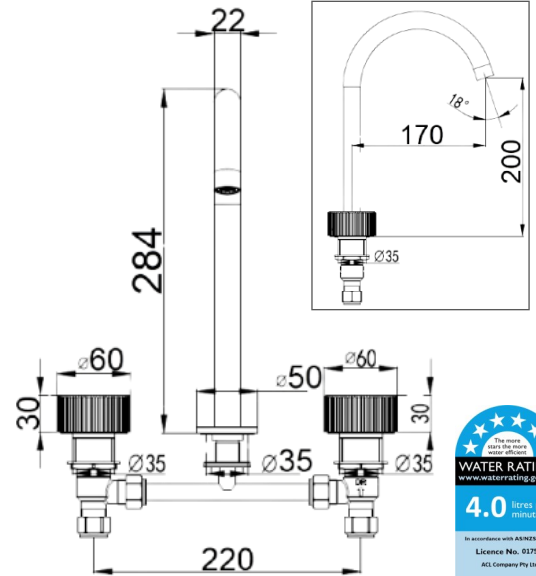

HYB77-9904BN - Soko Hob Basin Set - Brushed Nickel