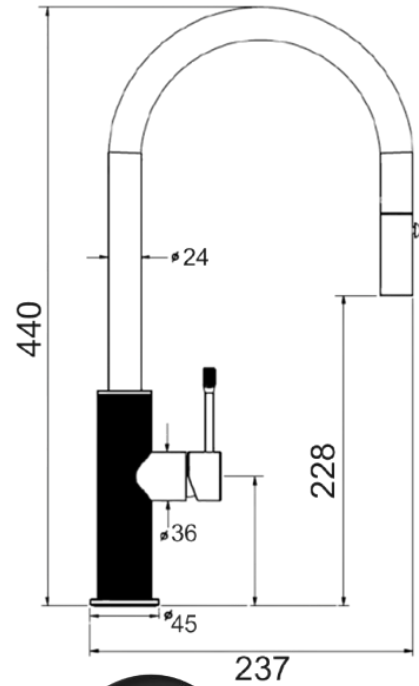

HYB585-103BG - Brushed Gold

HYB585-103BN- Brushed Nickel

HYB585-103GM - Gunmetal

HYB585-103MB - Matt Black

LINIE PULL-OUT SINK MIXER

HYB585-103*

FINISH: See Above

WORKING PRESSURE: 150-500kpa

OPERATING TEMPERATURE: 1°C—80°C

WELS LICENCE: 0175

WELS: 5 Star 5.L Per Min, Reg No. T44740

CARTRIDGE TYPE: 25mm Cartridge

WARRANTY:

20 Years Cartridge only

7 Year replacement product and parts

2 Year replacement parts and **labour**