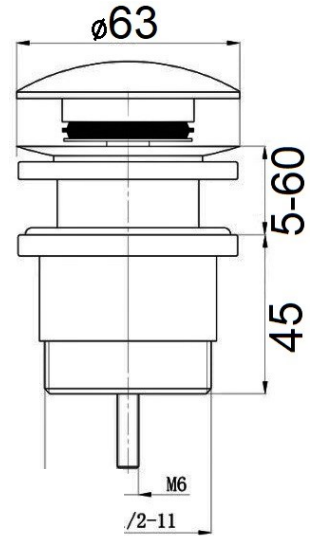

BW099 - Mushroom
Universal Waste -
Chrome

BW099-BG - Mushroom
Universal Waste -
Brushed Gold

BW099-BC - Mushroom
Universal Waste -
Brushed Copper

BW099-BN - Mushroom
Universal Waste -
Brushed Nickel

BW099-GM - Mushroom
Universal Waste -
Gunmetal