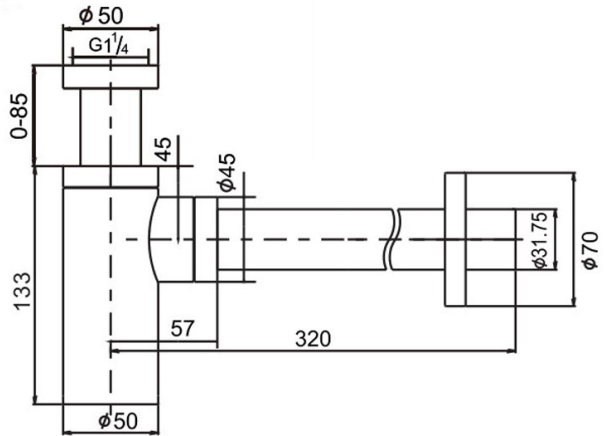

**BS197(BBT12C)** - Bottle Trap  
- Chrome

**BS197-BN** - Bottle Trap  
- Brushed Nickel

**BS197-B(BBT12B)** - Bottle Trap  
- Matt Black

**BS197-BG** - Bottle Trap  
- Brushed Gold

**BS197-BC** - Bottle Trap  
- Brushed Copper

## BOTTLE TRAP ADAPTERS (32-40mm)

**BS197-AD\***

**FINISH:** See Above

**WARRANTY:**

7 Year replacement product and parts

**Finish:** 2 Year replacement Product & parts