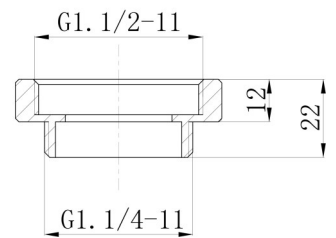

BOTTLE TRAP ADAPTERS (32-40mm)

BS197-AD*

FINISH: See Above

WARRANTY:

7 Year replacement product and parts

Finish: 2 Year replacement Product & parts