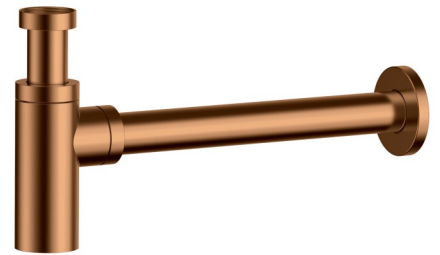

**BS197(BBT12C)** - Bottle Trap  
- Chrome

**BS197-BN** - Bottle Trap  
- Brushed Nickel

**BS197-B(BBT12B)** - Bottle Trap  
- Matt Black

**BS197-BG** - Bottle Trap  
- Brushed Gold

**BS197-BC** - Bottle Trap  
- Brushed Copper

## BOTTLE TRAP

**BS197\***

**BS197-AD** - Bottle Trap  
Adapter - Chrome

**BS197-AD-BN** - Bottle Trap  
Adapter - Brushed Nickel

**BS197-AD-B** - Bottle Trap  
Adapter - Matt Black

**BS197-AD-BG** - Bottle Trap  
Adapter - Brushed Gold

**BS197-AD-BC** - Bottle Trap  
Adapter - Brushed Copper

## BOTTLE TRAP ADAPTERS (32-40mm)

**BS197-AD\***

**FINISH:** See Above

**WARRANTY:**

7 Year replacement product and parts

**Finish:** 2 Year replacement Product & parts