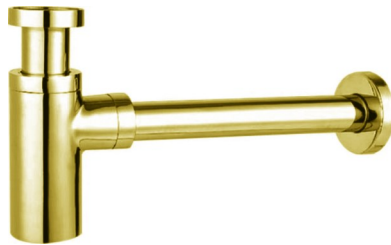

**BS197(BBT12C)** - Bottle Trap  
- Chrome

**BS197-BN** - Bottle Trap  
- Brushed Nickel

**BS197-B(BBT12B)** - Bottle Trap  
- Matt Black

**BS197-BG** - Bottle Trap  
- Brushed Gold

**BS197-BC** - Bottle Trap  
- Brushed Copper

## BOTTLE TRAP

**BS197\***

**BS197-AD** - Bottle Trap  
Adapter - Chrome

**BS197-AD-BN** - Bottle Trap  
Adapter - Brushed Nickel

**BS197-AD-B** - Bottle Trap  
Adapter - Matt Black

**BS197-AD-BG** - Bottle Trap  
Adapter - Brushed Gold

**BS197-AD-BC** - Bottle Trap  
Adapter - Brushed Copper

## BOTTLE TRAP ADAPTERS (32-40mm)

**BS197-AD\***

**FINISH:** See Above

**WARRANTY:**

7 Year replacement product and parts

**Finish:** 2 Year replacement Product & parts