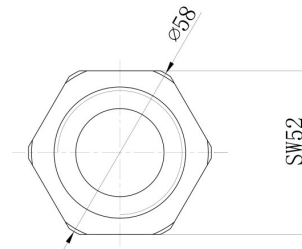

BOTTLE TRAP ADAPTERS (32-40mm)

BS197-AD*

FINISH: See Above

WARRANTY:

7 Year replacement product and parts

Finish: 2 Year replacement Product & parts