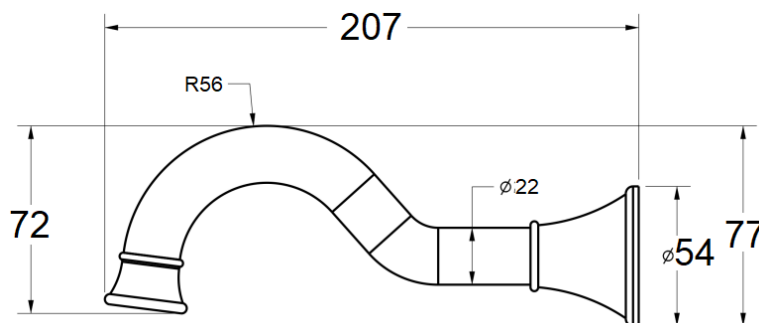

CLASICO - WALL OUTLETS

HYB868-801BG - Brushed Gold

HYB868-801BN - Brushed Nickel

HYB868-801MB - Matt Black