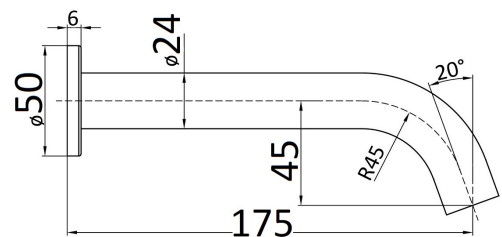

HYB88-802- Spec