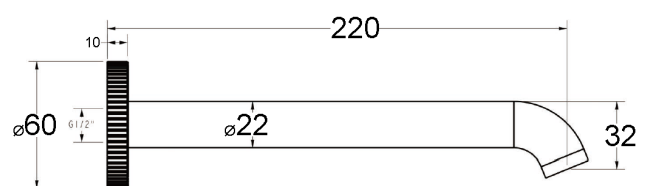

HYB585-802-220- Spec