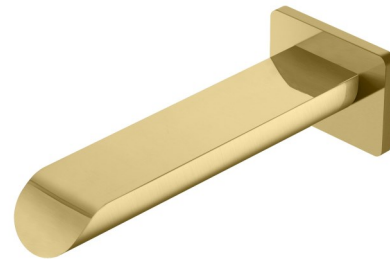

CLASICO - WALL OUTLETS

HYB868-801 - Chrome

HYB868-801BG - Brushed Gold

HYB868-801BN - Brushed Nickel

HYB868-801MB - Matt Black

SOKO - WALL OUTLETS

HYB77-802 - Chrome

HYB77-802BG - Brushed Gold

HYB77-802BN- Brushed Nickel

HYB77-802GM - Gunmetal

HYB77-802MB - Matt Black

HYB77-802 – Spec

KARA - WALL OUTLETS

HYB11-801 - Chrome

HYB11-801MB - Matt Black

HYB11-802 - Chrome

HYB11-802BG - Brushed Gold

HYB11-802BN - Brushed Nickel

HYB11-802MB - Matt Black

HYB11-801- Spec

HYB11-802- Spec

HALI - WALL OUTLETS

HYB88-801 - Chrome

HYB88-801BN - Brushed Nickel

LINE - WALL OUTLETS

HYB585-802BG - Brushed Gold

HYB585-802-220 BG - Brushed Gold

HYB585 -802BN- Brushed Nickel

HYB88-802-220BN- Brushed Nickel

HYB585-802GM- Gunmetal

HYB88-802-220GM- Gunmetal

HYB585-802MB - Matt Black