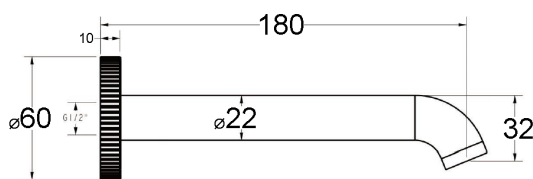

HYB585-802- Spec