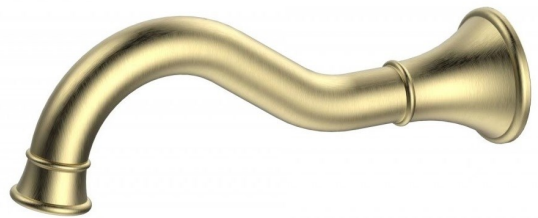

CLASICO - WALL OUTLETS

HYB868-801 - Chrome

HYB868-801BG - Brushed Gold

HYB868-801BN - Brushed Nickel

HYB868-801MB - Matt Black

SOKO - WALL OUTLETS

HYB77-802 - Chrome

HYB77-802BG - Brushed Gold

HYB77-802BN- Brushed Nickel

HYB77-802GM - Gunmetal

HYB77-802MB - Matt Black

HYB77-802 – Spec

KARA - WALL OUTLETS

HYB11-801 - Chrome

HYB11-801MB - Matt Black

HYB11-802 - Chrome

HYB11-802BG - Brushed Gold

HYB11-802BN - Brushed Nickel

HYB11-802MB - Matt Black

HYB11-801- Spec

HYB11-802- Spec

HALI - WALL OUTLETS

HYB88-801 - Chrome

HYB88-801BN - Brushed Nickel

LINE - WALL OUTLETS

HYB585-802BG - Brushed Gold

HYB585-802-220 BG - Brushed Gold

HYB585 -802BN- Brushed Nickel

HYB88-802-220BN- Brushed Nickel

HYB585-802GM- Gunmetal

HYB88-802-220GM- Gunmetal

HYB585-802MB - Matt Black