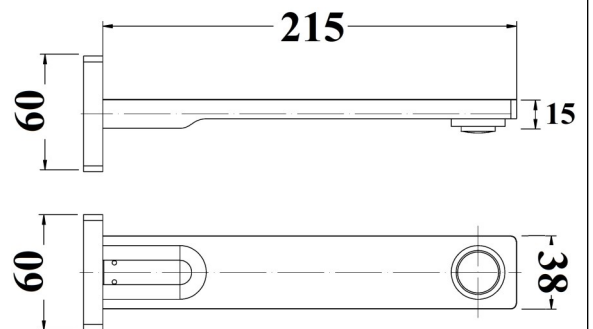

PHD1019- Spec