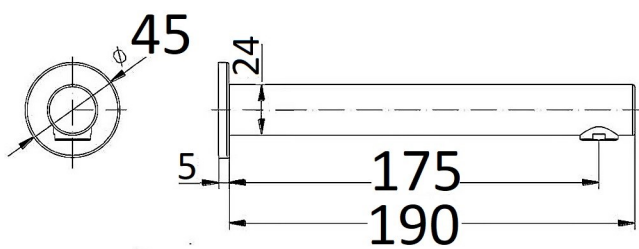

HYB88-801- Spec