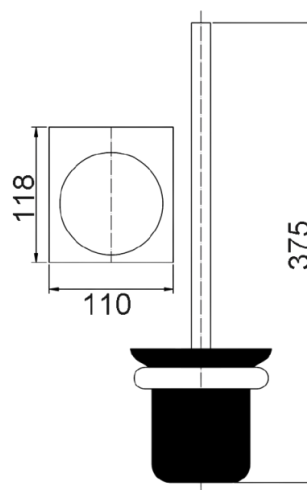

5308 - Chrome

5308-BG - Brushed Gold

5308-BN - Brushed Nickel

5308-GM - Gunmetal

5308-MB - Matt Black

Cora Series Toilet Brush & Holder

5308*

FINISH: See Above