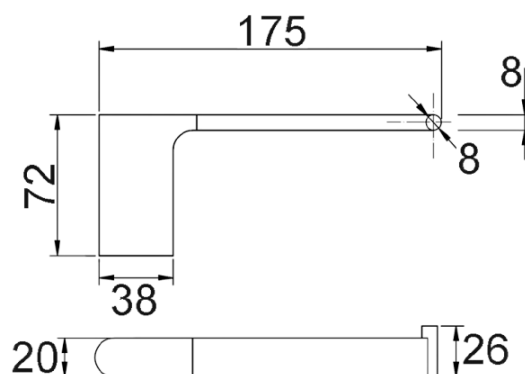

## Cora Series Toilet Roll Holder

5304\*

**FINISH:** See Above

**MATERIAL:** Brass & Zinc Alloy

**WARRANTY:**

7 Year replacement product and parts

**Maintenance and Care**

- Do not use harsh detergents or products that contain chloride & halides.
- Do not use abrasive, cream or citrus based cleaners or hydrochloric acid.
- Surface should be cleaned only with a mild detergent that must be rinsed off.
- It is suggested to only clean with warm water and a soft cloth.
- Damage caused by the wrong cleaning methods used will void warranty.