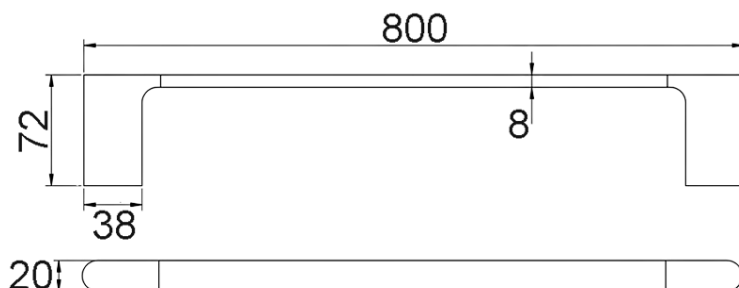

5301-800 - Chrome

5301-800 BG - Brushed Gold

5301-800BN - Brushed Nickel

5301-800 GM - Gunmetal

5301-800MB - Matt Black

Cora Series 800mm Single Towel Rail

5301-800*

FINISH: See Above