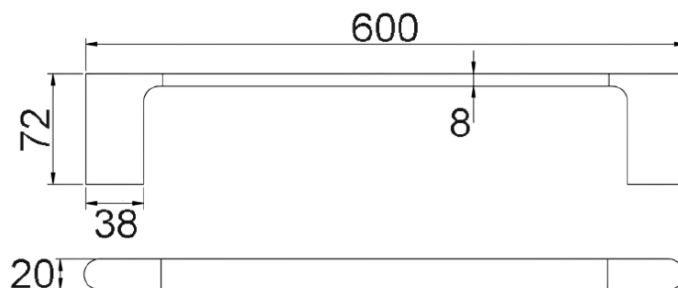

5301-600 - Chrome

5301-600 BG - Brushed Gold

5301-600BN - Brushed Nickel

5301-600 GM - Gunmetal

5301-600MB - Matt Black

## Cora Series 600mm Single Towel Rail

5301-600\*

**FINISH:** See Above

**MATERIAL:** Brass & Zinc Alloy

**WARRANTY:**

7 Year replacement product and parts

**Maintenance and Care**

- Do not use harsh detergents or products that contain chloride & halides.
- Do not use abrasive, cream or citrus based cleaners or hydrochloric acid.
- Surface should be cleaned only with a mild detergent that must be rinsed off.
- It is suggested to only clean with warm water and a soft cloth.
- Damage caused by the wrong cleaning methods used will void warranty.