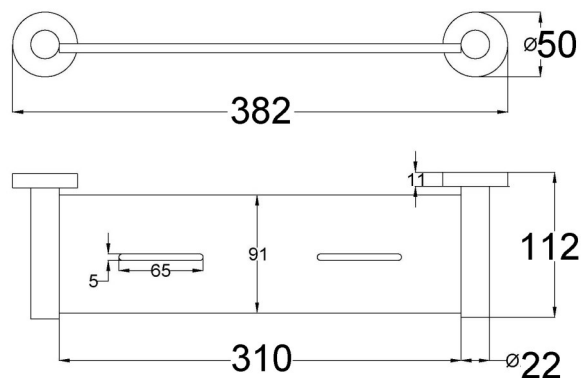

4527A-SS - Brushed Stainless Steel

4527A-SS-BC - Brushed Copper

4527A-SS-BG - Brushed Gold

4527A-SS-CH - Chrome

4527A-SS-GM - Gunmetal

4527A-SS-MB - Matt Black

Otus Slimline Series Metal Shelf

4527A-SS*