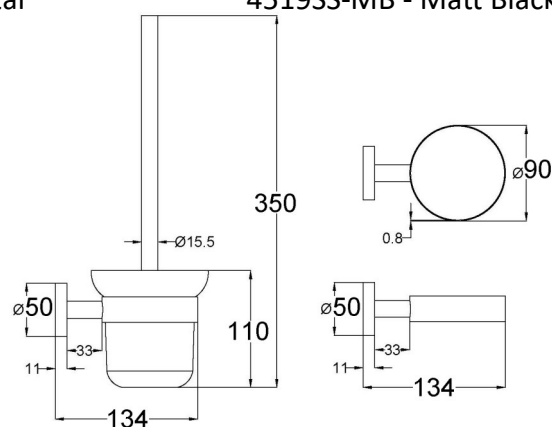

4519SS - Brushed Stainless Steel

4519SS-BC - Brushed Copper

4519SS-BG - Brushed Gold

4519SS-CH - Chrome

4519SS-GM - Gunmetal

4519SS-MB - Matt Black

Otus Slimline Series Toilet Brush & Holder

4519SS*