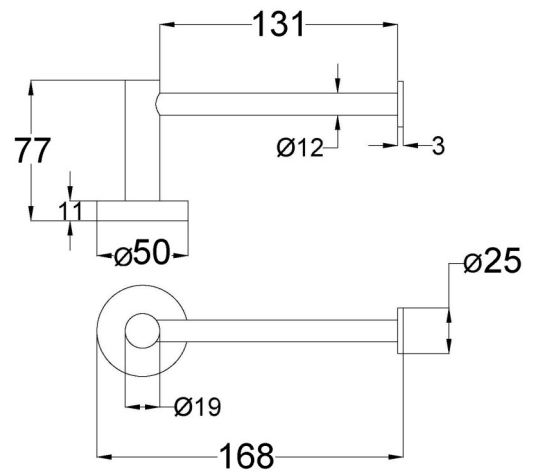

4516A-SS - Brushed Stainless Steel

4516A-SS-BC - Brushed Copper

4516A-SS-BG - Brushed Gold

4516A-SS-CH - Chrome

4516A-SS-GM - Gunmetal

4516A-SS-MB - Matt Black

Otus Slimline Series Toilet Roll Holder

4516A-SS