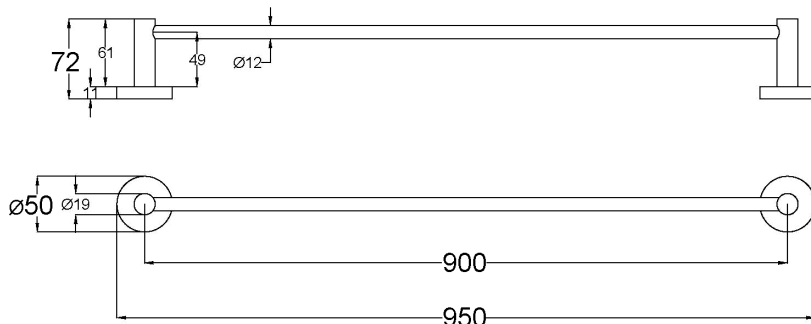

4502-900SS - Brushed Stainless Steel

4502-900SS-BC - Brushed Copper

4502-900SS-BG - Brushed Gold

4502-900SS-CH - Chrome

4502-900SS-GM - Gunmetal

4502-900SS-MB - Matt Black

Otus Slimline Series 900mm Single Towel Rail