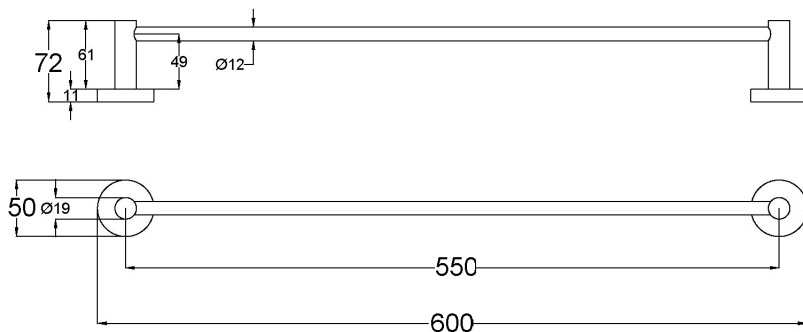

4502-600SS - Brushed Stainless Steel

4502-600SS-BC - Brushed Copper

4502-600SS-BG - Brushed Gold

4502-600SS-CH - Chrome

4502-600SS-GM - Gunmetal

4502-600SS-MB - Matt Black

Otus Slimline Series 600mm Single Towel Rail