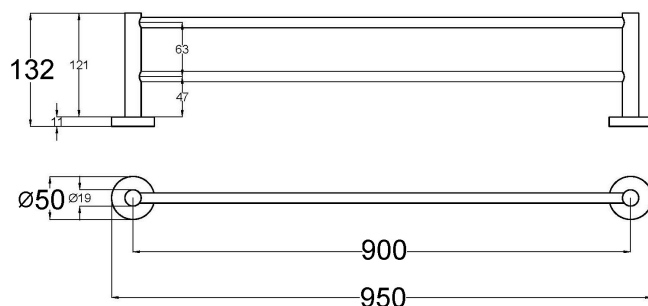

4501-900SS - Brushed Stainless Steel

4501-900SS-BC - Brushed Copper

4501-900SS-BG - Brushed Gold

4501-900SS-CH - Chrome

4501-900SS-GM - Gunmetal

4501-900SS-MB - Matt Black

## Otus Slimline Series 900mm Double Towel Rail

**4501-900SS**

**FINISH:** See Above

**MATERIAL:** 304 Stainless Steel

**WARRANTY:**

7 Year replacement product and parts

**Maintenance and Care**

- Do not use harsh detergents or products that contain chloride & halides.
- Do not use abrasive, cream or citrus based cleaners or hydrochloric acid.
- Surface should be cleaned only with a mild detergent that must be rinsed off.
- It is suggested to only clean with warm water and a soft cloth.
- Damage caused by the wrong cleaning methods used will void warranty.