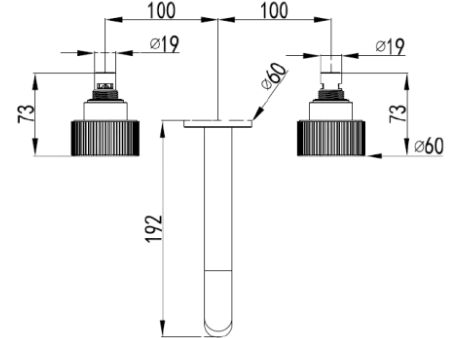

Soko Hob Basin Set

Soko Wall Basin/Bath Set

Soko Wall Stops