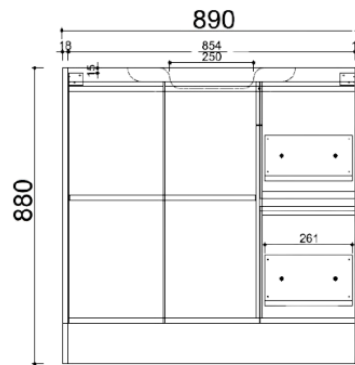

PVC

PVC 750 RH Drawer Vanity - Warm White

PVC 900 RH Drawer Vanity - Warm White

LH Drawer Vanity

PVC 1200 RH Drawer Vanity - Warm White