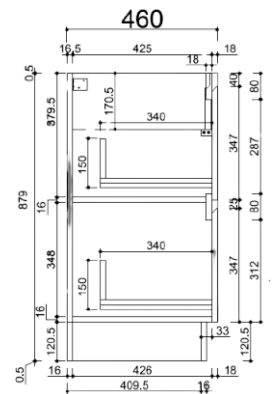

PVC

PVC 750 RH Drawer Vanity - Warm White

PVC 900 RH Drawer Vanity - Warm White

LH Drawer Vanity

PVC 1200 RH Drawer Vanity - Warm White