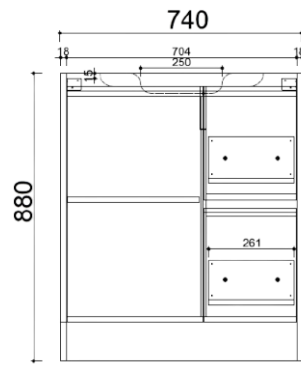

PVC

PVC 750 RH Drawer Vanity - Warm White

PVC 900 RH Drawer Vanity - Warm White

LH Drawer Vanity

PVC 1200 RH Drawer Vanity - Warm White