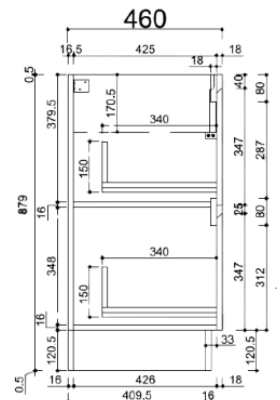

PVC

PVC 750 RH Drawer Vanity - Warm White

PVC 900 RH Drawer Vanity - Warm White

LH Drawer Vanity

PVC 1200 RH Drawer Vanity - Warm White