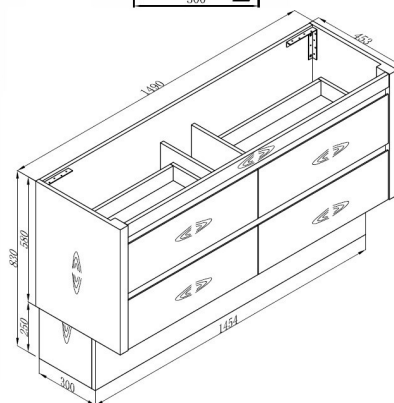

Ash Grey

VIVO 1500 SINGLE VANITY

VO150SA

- **FINISH:** Ash Grey
- **SUITABLE TOPS:** Polymarble, or Ceramic
- Vanity - 860mm High on Plinth (with Ceramic Top), also Wall Hangable (no Plinth)
- Vanity with PolymarbleTop on optional Plinth pictured - VO150SAE (Tapware not included)
- Hardware: Soft Close Drawer Runners