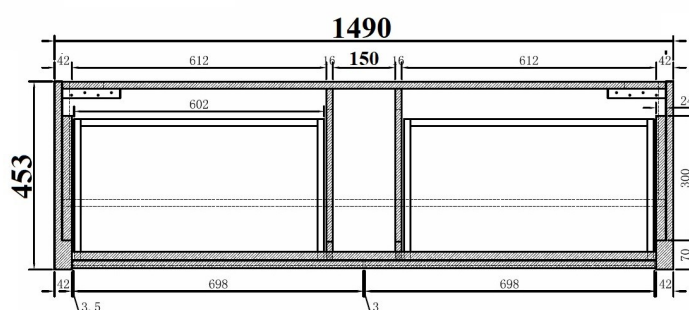

Ash Grey

VIVO 1500 SINGLE VANITY

VO150SA

- **FINISH:** Ash Grey
- **SUITABLE TOPS:** Polymarble, or Ceramic
- Vanity - 860mm High on Plinth (with Ceramic Top), also Wall Hangable (no Plinth)
- Vanity with PolymarbleTop on optional Plinth pictured - VO150SAE (Tapware not included)
- Hardware: Soft Close Drawer Runners