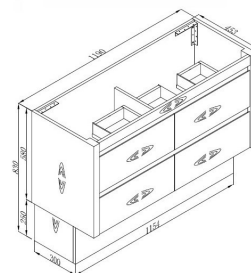

Ash Grey

VIVO 1200 DOUBLE VANITY

VO120DA

- **FINISH:** or Ash Grey
- **SUITABLE TOPS:** Polymarble, or Ceramic
- Vanity - 860mm High on Plinth (with Ceramic Top), also Wall Hangable (no Plinth)
- Vanity with PolymarbleTop on optional Plinth pictured - VO120DAE (Tapware not included)
- Hardware: Soft Close Drawer Runners