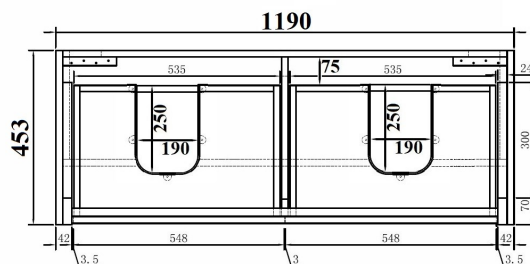

Ash Grey

VIVO 1200 DOUBLE VANITY

VO120DA

- **FINISH:** or Ash Grey
- **SUITABLE TOPS:** Polymarble, or Ceramic
- Vanity - 860mm High on Plinth (with Ceramic Top), also Wall Hangable (no Plinth)
- Vanity with PolymarbleTop on optional Plinth pictured - VO120DAE (Tapware not included)
- Hardware: Soft Close Drawer Runners