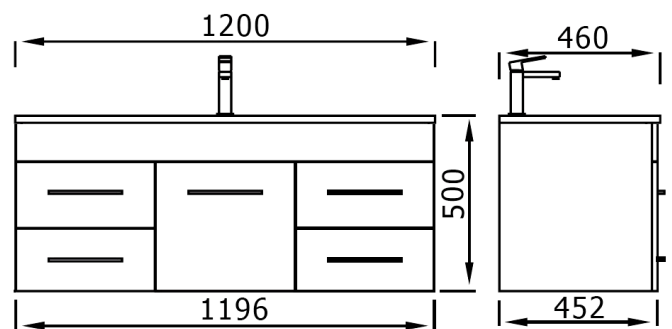

SOME LIMITED STOCK