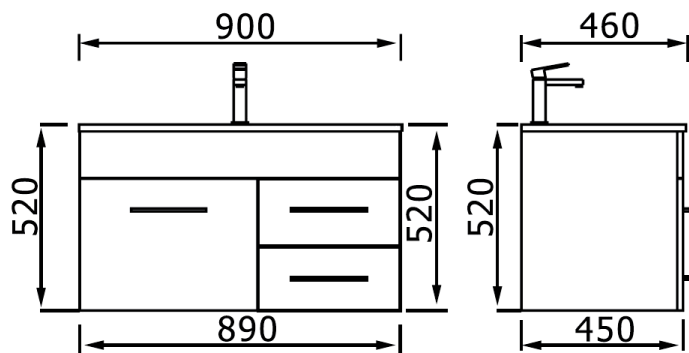

Leone 1200 Vanity
Available in Walnut