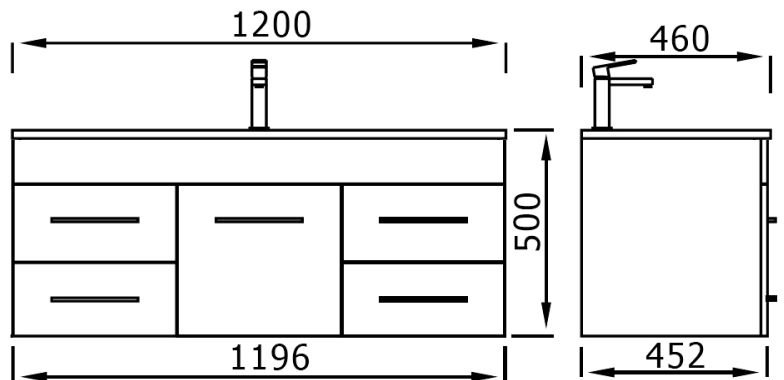

LEONE

Gloss White

Leone 600 Vanity
Available in White

Leone 900 Vanity
Available in Left Hand Drawer Only
Available in White

Leone 1200 Vanity
Available in White

SOME LIMITED STOCK

Leone 750 Vanity
Available in Walnut

Walnut

Leone 900 Vanity
Available in Right Hand Drawer Only
Available in Walnut

Leone 1200 Vanity
Available in Walnut

SOME LIMITED STOCK