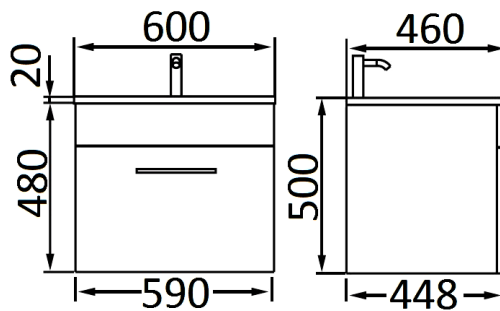

LEONE

Gloss White

Leone 600 Vanity
Available in White

SOME LIMITED STOCK