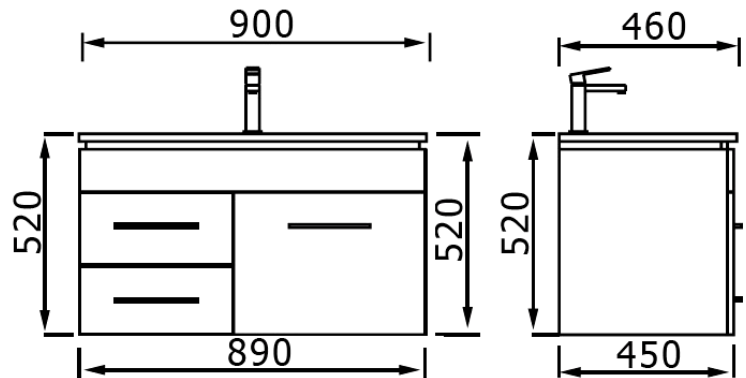

Gloss White

Leone 600 Vanity
Available in White

Leone 900 Vanity
Available in Left Hand Drawer Only
Available in White