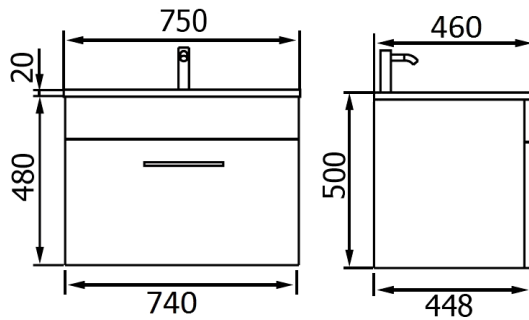

Walnut

Leone 900 Vanity
Available in Right Hand Drawer Only
Available in Walnut

Leone 1200 Vanity
Available in Walnut

SOME LIMITED STOCK