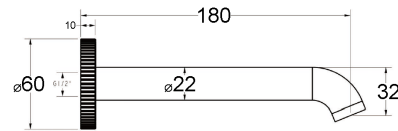

Brushed Nickel

Gunmetal

Matt Black

FAA585-201BN - Linie Multi-Function Shower on Rail Combination - Brushed Nickel

HYB585-802BN - Linie Wall Outlet
180mm - Brushed Nickel

HYB585-802BN - Linie Wall Outlet
220mm - Brushed Nickel

9902-600BN - Linie Single Towel Rail 600mm - Brushed Nickel

9901-600BN - Linie Double Towel Rail 600mm - Brushed Nickel

9902-800BN - Linie Single Towel Rail 800mm - Brushed Nickel

9901-800BN - Linie Double Towel Rail 800mm - Brushed Nickel