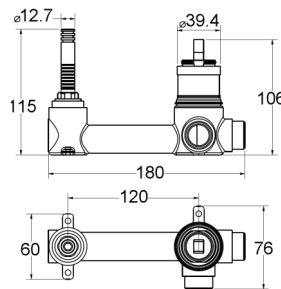

LINE

HYB585-101BN - Linie Sink Mixer
- Brushed Nickel

HYB585-201BN - Linie Basin Mixer
- Brushed Nickel

HYB585-202BN - Linie Tower Basin Mixer
- Brushed Nickel

HYB585-602TK-BN - Linie Wall Basin Mixer
Trim Kit 180mm Outlet - Brushed Nickel

HYB585-602 - Rough-in Body

HYB585-602-220TK-BN - Linie Wall Basin Mixer
Trim Kit 220mm Outlet - Brushed Nickel

Brushed Gold

Brushed Nickel

Gunmetal

Matt Black

HYB585-303BD - Linie Rough-in Body

HYB585-501BD - Linie Rough-in Body

Brushed Nickel

Gunmetal

Matt Black

FAA585-201BN - Linie Multi-Function Shower on Rail Combination - Brushed Nickel

HYB585-802BN - Linie Wall Outlet
180mm - Brushed Nickel

HYB585-802BN - Linie Wall Outlet
220mm - Brushed Nickel