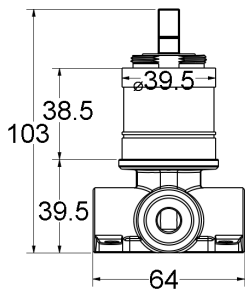

HYB585-602 - Rough-in Body

HYB585-602-220TK-BN - Linie Wall Basin Mixer
Trim Kit 220mm Outlet - Brushed Nickel

Brushed Gold

Brushed Nickel

Gunmetal

Matt Black

HYB585-303BD - Linie Rough-in Body

HYB585-501BD - Linie Rough-in Body

Brushed Nickel

Gunmetal

Matt Black

FAA585-201BN - Linie Multi-Function Shower on Rail Combination - Brushed Nickel

HYB585-802BN - Linie Wall Outlet
180mm - Brushed Nickel

HYB585-802BN - Linie Wall Outlet
220mm - Brushed Nickel