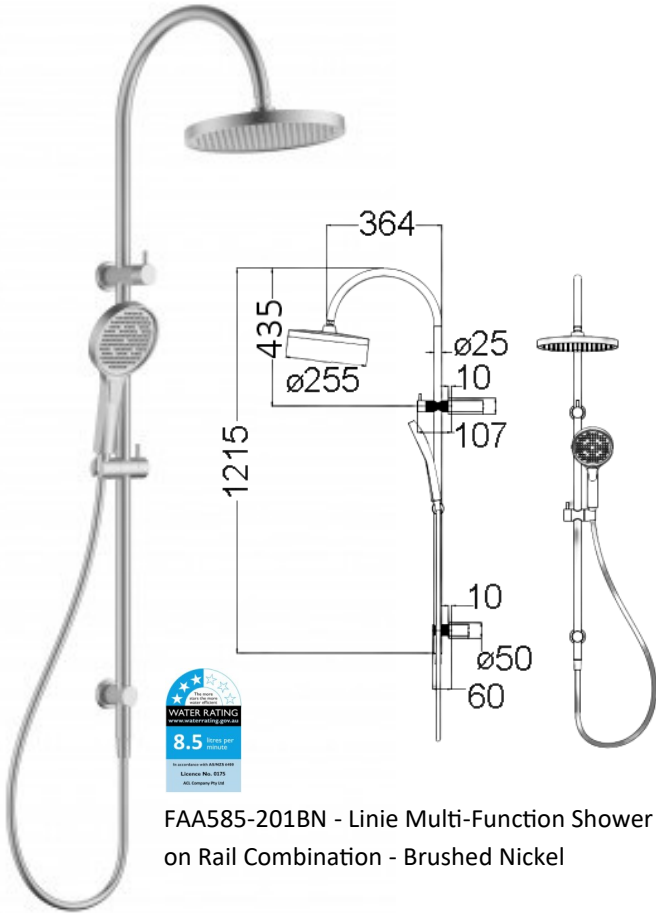

HYB585-602 - Rough-in Body

HYB585-602-220TK-BN - Linie Wall Basin Mixer
Trim Kit 220mm Outlet - Brushed Nickel

Brushed Gold

Brushed Nickel

Gunmetal

Matt Black

HYB585-303BD - Linie Rough-in Body

HYB585-501BD - Linie Rough-in Body

HYB585-303TK-BN - Linie Wall Mixer Trim Kit - Brushed Nickel

HYB585-501TK-BN - Linie Wall Diverter Mixer Trim Kit - Brushed Nickel

HYB585-502TK-BN - Linie Wall Diverter Mixer Trim Kit - Brushed Nickel

Brushed Gold

Brushed Nickel

Gunmetal

Matt Black

FAA585-201BN - Linie Multi-Function Shower on Rail Combination - Brushed Nickel

HYB585-802BN - Linie Wall Outlet
180mm - Brushed Nickel

HYB585-802BN - Linie Wall Outlet
220mm - Brushed Nickel

9902-600BN - Linie Single Towel Rail 600mm - Brushed Nickel

9901-600BN - Linie Double Towel Rail 600mm - Brushed Nickel

9902-800BN - Linie Single Towel Rail 800mm - Brushed Nickel

9901-800BN - Linie Double Towel Rail 800mm - Brushed Nickel