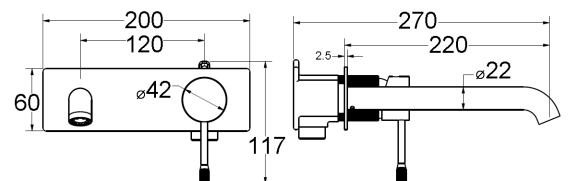

LINE

HYB585-101BN - Linie Sink Mixer
- Brushed Nickel

HYB585-201BN - Linie Basin Mixer
- Brushed Nickel

HYB585-202BN - Linie Tower Basin Mixer
- Brushed Nickel

HYB585-602TK-BN - Linie Wall Basin Mixer
Trim Kit 180mm Outlet - Brushed Nickel

HYB585-602 - Rough-in Body

HYB585-602-220TK-BN - Linie Wall Basin Mixer
Trim Kit 220mm Outlet - Brushed Nickel

Brushed Gold

Brushed Nickel

Gunmetal

Matt Black

HYB585-303BD - Linie Rough-in Body

HYB585-501BD - Linie Rough-in Body

Brushed Nickel

Gunmetal

Matt Black

FAA585-201BN - Linie Multi-Function Shower on Rail Combination - Brushed Nickel

HYB585-802BN - Linie Wall Outlet
180mm - Brushed Nickel

HYB585-802BN - Linie Wall Outlet
220mm - Brushed Nickel

9902-600BN - Linie Single Towel Rail 600mm - Brushed Nickel

9901-600BN - Linie Double Towel Rail 600mm - Brushed Nickel

9902-800BN - Linie Single Towel Rail 800mm - Brushed Nickel

9901-800BN - Linie Double Towel Rail 800mm - Brushed Nickel