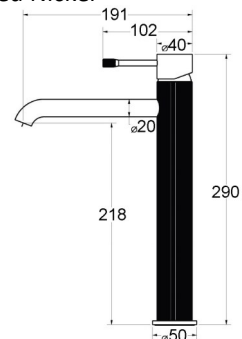

LINE

HYB585-101BN - Linie Sink Mixer
- Brushed Nickel

HYB585-201BN - Linie Basin Mixer
- Brushed Nickel

HYB585-202BN - Linie Tower Basin Mixer
- Brushed Nickel

HYB585-602TK-BN - Linie Wall Basin Mixer
Trim Kit 180mm Outlet - Brushed Nickel

HYB585-602 - Rough-in Body

HYB585-602-220TK-BN - Linie Wall Basin Mixer
Trim Kit 220mm Outlet - Brushed Nickel

Brushed Gold

Brushed Nickel

Gunmetal

Matt Black

HYB585-303BD - Linie Rough-in Body

HYB585-501BD - Linie Rough-in Body

Brushed Nickel

Gunmetal

Matt Black

FAA585-201BN - Linie Multi-Function Shower on Rail Combination - Brushed Nickel

HYB585-802BN - Linie Wall Outlet
180mm - Brushed Nickel

HYB585-802BN - Linie Wall Outlet
220mm - Brushed Nickel

9902-600BN - Linie Single Towel Rail 600mm - Brushed Nickel

9901-600BN - Linie Double Towel Rail 600mm - Brushed Nickel

9902-800BN - Linie Single Towel Rail 800mm - Brushed Nickel

9901-800BN - Linie Double Towel Rail 800mm - Brushed Nickel