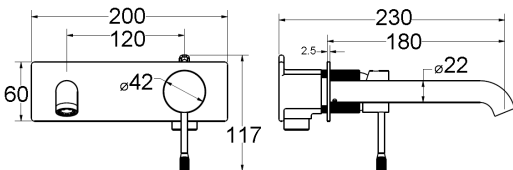

LINE

HYB585-101BN - Linie Sink Mixer
- Brushed Nickel

HYB585-201BN - Linie Basin Mixer
- Brushed Nickel

HYB585-202BN - Linie Tower Basin Mixer
- Brushed Nickel

HYB585-602TK-BN - Linie Wall Basin Mixer
Trim Kit 180mm Outlet - Brushed Nickel

HYB585-602 - Rough-in Body

HYB585-602-220TK-BN - Linie Wall Basin Mixer
Trim Kit 220mm Outlet - Brushed Nickel

Brushed Gold

Brushed Nickel

Gunmetal

Matt Black

HYB585-303BD - Linie Rough-in Body

HYB585-501BD - Linie Rough-in Body

Brushed Nickel

Gunmetal

Matt Black

FAA585-201BN - Linie Multi-Function Shower on Rail Combination - Brushed Nickel

HYB585-802BN - Linie Wall Outlet
180mm - Brushed Nickel

HYB585-802BN - Linie Wall Outlet
220mm - Brushed Nickel

9902-600BN - Linie Single Towel Rail 600mm - Brushed Nickel

9901-600BN - Linie Double Towel Rail 600mm - Brushed Nickel

9902-800BN - Linie Single Towel Rail 800mm - Brushed Nickel

9901-800BN - Linie Double Towel Rail 800mm - Brushed Nickel