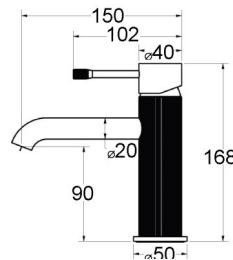

LINE

HYB585-101BN - Linie Sink Mixer
- Brushed Nickel

HYB585-201BN - Linie Basin Mixer
- Brushed Nickel

HYB585-202BN - Linie Tower Basin Mixer
- Brushed Nickel

HYB585-602TK-BN - Linie Wall Basin Mixer
Trim Kit 180mm Outlet - Brushed Nickel

HYB585-602 - Rough-in Body

HYB585-602-220TK-BN - Linie Wall Basin Mixer
Trim Kit 220mm Outlet - Brushed Nickel

Brushed Gold

Brushed Nickel

Gunmetal

Matt Black

HYB585-303BD - Linie Rough-in Body

HYB585-501BD - Linie Rough-in Body

Brushed Nickel

Gunmetal

Matt Black

FAA585-201BN - Linie Multi-Function Shower on Rail Combination - Brushed Nickel

HYB585-802BN - Linie Wall Outlet
180mm - Brushed Nickel

HYB585-802BN - Linie Wall Outlet
220mm - Brushed Nickel

9902-600BN - Linie Single Towel Rail 600mm - Brushed Nickel

9901-600BN - Linie Double Towel Rail 600mm - Brushed Nickel

9902-800BN - Linie Single Towel Rail 800mm - Brushed Nickel

9901-800BN - Linie Double Towel Rail 800mm - Brushed Nickel