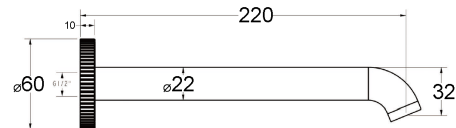

Brushed Nickel

Gunmetal

Matt Black

FAA585-201BN - Linie Multi-Function Shower on Rail Combination - Brushed Nickel

HYB585-802BN - Linie Wall Outlet
180mm - Brushed Nickel

HYB585-802BN - Linie Wall Outlet
220mm - Brushed Nickel

9902-600BN - Linie Single Towel Rail 600mm - Brushed Nickel

9901-600BN - Linie Double Towel Rail 600mm - Brushed Nickel

9902-800BN - Linie Single Towel Rail 800mm - Brushed Nickel

9901-800BN - Linie Double Towel Rail 800mm - Brushed Nickel