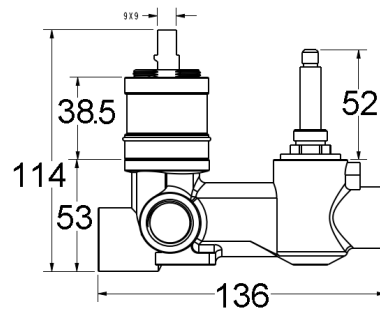

HYB585-602 - Rough-in Body

HYB585-602-220TK-BN - Linie Wall Basin Mixer
Trim Kit 220mm Outlet - Brushed Nickel

Brushed Gold

Brushed Nickel

Gunmetal

Matt Black

HYB585-303BD - Linie Rough-in Body

HYB585-501BD - Linie Rough-in Body