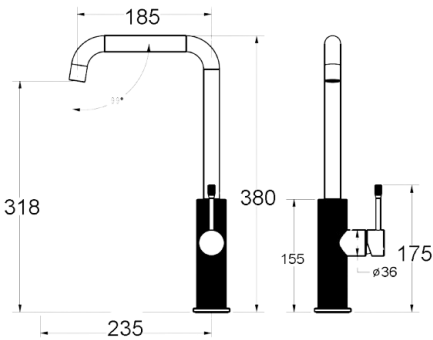

LINE

HYB585-101BN - Linie Sink Mixer
- Brushed Nickel

HYB585-201BN - Linie Basin Mixer
- Brushed Nickel

HYB585-202BN - Linie Tower Basin Mixer
- Brushed Nickel

HYB585-602TK-BN - Linie Wall Basin Mixer
Trim Kit 180mm Outlet - Brushed Nickel

HYB585-602 - Rough-in Body

HYB585-602-220TK-BN - Linie Wall Basin Mixer
Trim Kit 220mm Outlet - Brushed Nickel

Brushed Gold

Brushed Nickel

Gunmetal

Matt Black

HYB585-303BD - Linie Rough-in Body

HYB585-501BD - Linie Rough-in Body

Brushed Nickel

Gunmetal

Matt Black

FAA585-201BN - Linie Multi-Function Shower on Rail Combination - Brushed Nickel

HYB585-802BN - Linie Wall Outlet
180mm - Brushed Nickel

HYB585-802BN - Linie Wall Outlet
220mm - Brushed Nickel

9902-600BN - Linie Single Towel Rail 600mm - Brushed Nickel

9901-600BN - Linie Double Towel Rail 600mm - Brushed Nickel

9902-800BN - Linie Single Towel Rail 800mm - Brushed Nickel

9901-800BN - Linie Double Towel Rail 800mm - Brushed Nickel