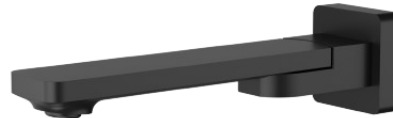

SWIVEL - WALL OUTLETS

PHD1017SW - Swivel - Chrome

PHD1017SW-BG - Swivel - Brushed Gold

PHD1017SW-BN- Swivel - Brushed Nickel

PHD1017SW-GM - Swivel - Gunmetal

PHD1017SW-MB - Swivel - Matt Black

PHD1017SW - Spec

PHD1005SW - Otus - Chrome

PHD1005SW-BG - Otus - Brushed Gold

PHD1005SW-BN - Otus - Brushed Nickel

PHD1005SW-GM - Otus - Gunmetal

PHD1005SW-MB - Otus - Matt Black

PHD1005SW - Spec

PHD1008SW - Rosa - Chrome

PHD1008SW-MB - Rosa - Matt Black

PHD1008SW-BN- Rosa - Brushed Nickel

PHD1008SW - Spec