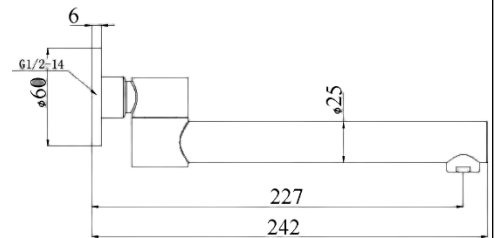

PHD1005SW - Spec