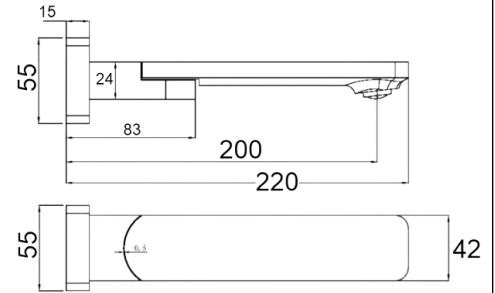

SWIVEL - WALL OUTLETS

PHD1017SW - Swivel - Chrome

PHD1017SW-BG - Swivel - Brushed Gold

PHD1017SW-BN- Swivel - Brushed Nickel

PHD1017SW-GM - Swivel - Gunmetal

PHD1017SW-MB - Swivel - Matt Black

PHD1017SW - Spec

PHD1008SW-BN- Rosa - Brushed Nickel

PHD1008SW - Spec