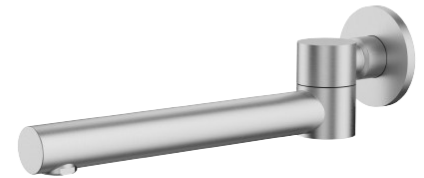

SWIVEL - WALL OUTLETS

PHD1017SW - Swivel - Chrome

PHD1017SW-BG - Swivel - Brushed Gold

PHD1017SW-BN- Swivel - Brushed Nickel

PHD1017SW-GM - Swivel - Gunmetal

PHD1017SW-MB - Swivel - Matt Black

PHD1017SW - Spec

PHD1005SW - Otus - Chrome

PHD1005SW-BG - Otus - Brushed Gold

PHD1005SW-BN - Otus - Brushed Nickel

PHD1005SW-GM - Otus - Gunmetal

PHD1005SW-MB - Otus - Matt Black

PHD1005SW - Spec

PHD1008SW - Rosa - Chrome

PHD1008SW-MB - Rosa - Matt Black

PHD1008SW-BN- Rosa - Brushed Nickel

PHD1008SW - Spec