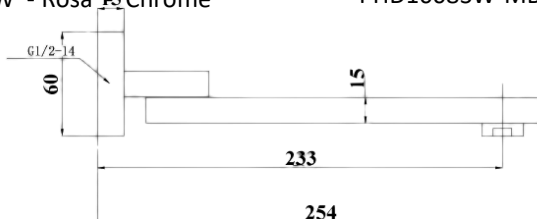

PHD1005SW - Otus - Chrome

PHD1005SW-BG - Otus - Brushed Gold

PHD1005SW-BN - Otus - Brushed Nickel

PHD1005SW-GM - Otus - Gunmetal

PHD1005SW-MB - Otus - Matt Black

PHD1005SW - Spec

PHD1008SW - Rosa - Chrome

PHD1008SW-MB - Rosa - Matt Black

PHD1008SW-BN- Rosa - Brushed Nickel

PHD1008SW - Spec