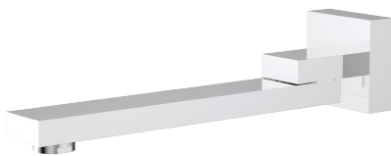

SWIVEL - WALL OUTLETS

PHD1017SW - Swivel - Chrome

PHD1017SW-BG - Swivel - Brushed Gold

PHD1017SW-BN- Swivel - Brushed Nickel

PHD1017SW-GM - Swivel - Gunmetal

PHD1017SW-MB - Swivel - Matt Black

PHD1017SW - Spec

PHD1005SW - Otus - Chrome

PHD1005SW-BG - Otus - Brushed Gold

PHD1005SW-BN - Otus - Brushed Nickel

PHD1005SW-GM - Otus - Gunmetal

PHD1005SW-MB - Otus - Matt Black

PHD1005SW - Spec

PHD1008SW - Rosa - Chrome

PHD1008SW-MB - Rosa - Matt Black

PHD1008SW-BN- Rosa - Brushed Nickel

PHD1008SW - Spec