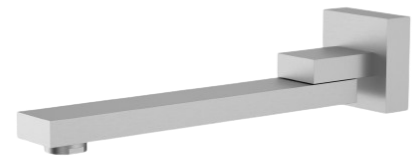

SWIVEL - WALL OUTLETS

PHD1017SW - Swivel - Chrome

PHD1017SW-BG - Swivel - Brushed Gold

PHD1017SW-BN- Swivel - Brushed Nickel

PHD1017SW-GM - Swivel - Gunmetal

PHD1017SW-MB - Swivel - Matt Black

PHD1017SW - Spec

PHD1005SW - Otus - Chrome

PHD1005SW-BG - Otus - Brushed Gold

PHD1005SW-BN - Otus - Brushed Nickel

PHD1005SW-GM - Otus - Gunmetal

PHD1005SW-MB - Otus - Matt Black

PHD1005SW - Spec

PHD1008SW - Rosa - Chrome

PHD1008SW-MB - Rosa - Matt Black

PHD1008SW-BN- Rosa - Brushed Nickel

PHD1008SW - Spec