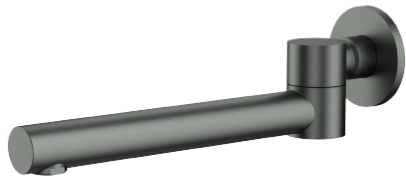

SWIVEL - WALL OUTLETS

PHD1017SW - Swivel - Chrome

PHD1017SW-BG - Swivel - Brushed Gold

PHD1017SW-BN- Swivel - Brushed Nickel

PHD1017SW-GM - Swivel - Gunmetal

PHD1017SW-MB - Swivel - Matt Black

PHD1017SW - Spec

PHD1005SW - Otus - Chrome

PHD1005SW-BG - Otus - Brushed Gold

PHD1005SW-BN - Otus - Brushed Nickel

PHD1005SW-GM - Otus - Gunmetal

PHD1005SW-MB - Otus - Matt Black

PHD1005SW - Spec

PHD1008SW - Rosa - Chrome

PHD1008SW-MB - Rosa - Matt Black

PHD1008SW-BN- Rosa - Brushed Nickel

PHD1008SW - Spec