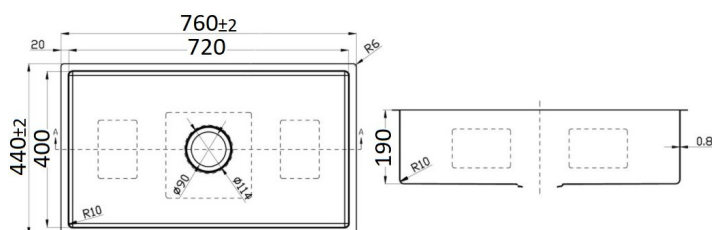

CORA - INSET/UNDERMOUNT STAINLESS STEEL SINK

PR4040N

PR5040N

PR7040N

PR4034ND