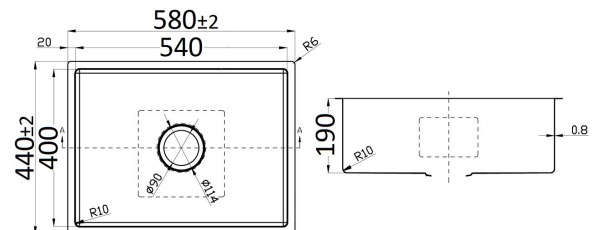

CORA - INSET/UNDERMOUNT STAINLESS STEEL SINK

PR4040N

PR5040N

PR7040N

PR4034ND