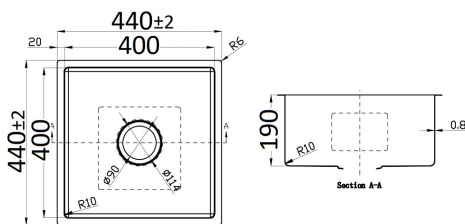

CORA - INSET/UNDERMOUNT STAINLESS STEEL SINK

PR4040N

PR5040N

PR7040N

PR4034ND