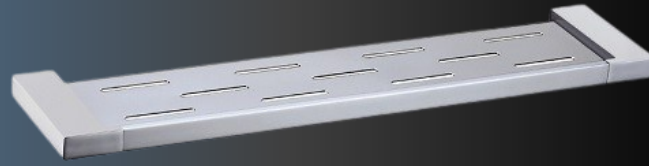

EDEN - ACCESSORIES

5601-600 - Otus 600 Single
Towel Rail - Chrome

5602-600 - Flores 600 Double
Towel Rail - Chrome

5601-750 - Otus 750 Single
Towel Rail - Chrome

5602-750 - Otus 750 Double
Towel Rail - Chrome

5604 - Otus Toilet Roll
Holder - Chrome

5605 - Otus Guest Towel
Ring - Chrome

5606 - Otus Robe Hook
- Chrome

5609-1 - Otus Metal Shelf - Chrome

5610 - Otus Soap Holder - Chrome

5608 - Otus Robe Hook
- Chrome

EDEN - ACCESSORIES

5601-600B - Otus 600 Single
Towel Rail - Matt Black

5602-600B - Flores 600 Double
Towel Rail - Matt Black

5601-750B - Otus 750 Single
Towel Rail - Matt Black

5602-750B - Otus 750 Double
Towel Rail - Matt Black