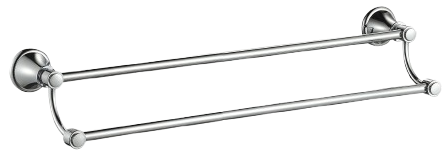

**CLASICO - ACCESSORIES**

66501-600- Clasico 600 Single  
Towel Rail - Chrome

66502-600-BN - Clasico 600 Double  
Towel Rail - Chrome

66501-800 - Clasico 800 Single  
Towel Rail - Chrome

66502-800 - Linie 800 Double  
Towel Rail - Chrome

66504- Clasico Toilet Roll Holder  
- Chrome

66503 - Clasico Guest Towel Bar  
- Chrome

66506 - Clasico Robe Hook  
- Chrome

66509 - Clasico Metal Shelf  
- Chrome

Chrome

Brushed Nickel

Brushed Gold

Matt Black

66501-600BG - Brushed Gold

66501-600BN - Brushed Nickel

66501-600MB - Matt Black

66502-600BG - Brushed Gold

66502-600BN - Brushed Nickel

66502-600MB - Matt Black

66504BG - Brushed Gold

66504BN - Brushed Nickel

66509BN - Brushed Nickel

66509-MB - Matt Black