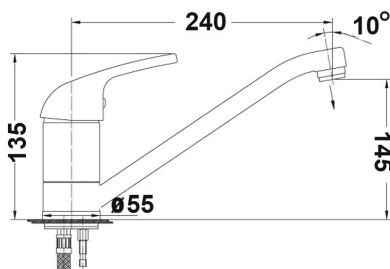

PM-1006SB - Ruby Deluxe Sink Mixer - Chrome