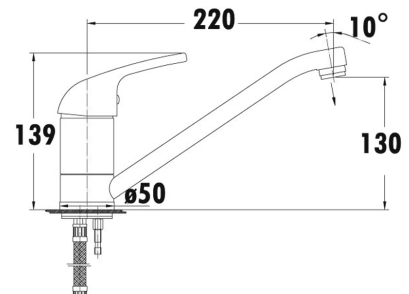

PM-1001SW - Ruby Sink Mixer - Chrome