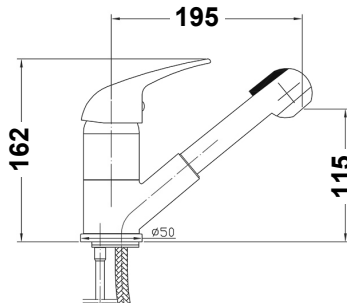

PM-1004SB - Ruby Pull-Out Sink Mixer - Chrome