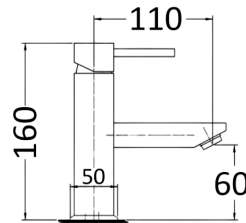

PC2004SB - Otus Tower Basin Mixer - Chrome