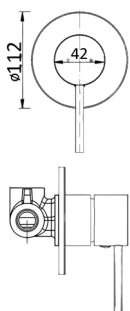

## OTUS

PC1016SB - Otus Pull-Out Gooseneck Sink Mixer - Chrome

PC1001SB - Otus Gooseneck Sink Mixer - Chrome

PC2003SB - Otus Basin Mixer - Chrome

PC2004SB - Otus Tower Basin Mixer - Chrome

PC3001SB - Otus Wall Mixer - 110mm Back Plate - Chrome

PC3003SB - Otus Wall Mixer - 70mm Back Plate - Chrome

PC3003SB - Otus Wall Mixer w\ Diverter - Chrome

PC3004SB - Otus Wall Mixer w\ Outlet - Chrome