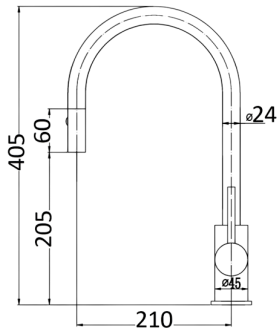

## OTUS

PC1016SB - Otus Pull-Out Gooseneck Sink Mixer - Chrome

PC1001SB - Otus Gooseneck Sink Mixer - Chrome

PC2003SB - Otus Basin Mixer - Chrome

PC2004SB - Otus Tower Basin Mixer - Chrome

PC3001SB - Otus Wall Mixer - 110mm Back Plate - Chrome

PC3003SB - Otus Wall Mixer - 70mm Back Plate - Chrome

PC3003SB - Otus Wall Mixer w\ Diverter - Chrome

PC3004SB - Otus Wall Mixer w\ Outlet - Chrome