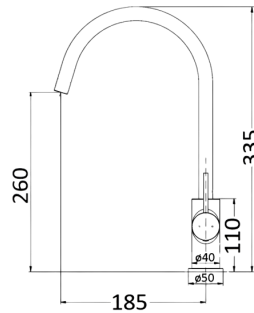

## OTUS

PC1016SB - Otus Pull-Out Gooseneck Sink Mixer - Chrome

PC1001SB - Otus Gooseneck Sink Mixer - Chrome

PC2003SB - Otus Basin Mixer - Chrome

PC2004SB - Otus Tower Basin Mixer - Chrome

PC3001SB - Otus Wall Mixer - 110mm Back Plate - Chrome

PC3003SB - Otus Wall Mixer - 70mm Back Plate - Chrome

PC3003SB - Otus Wall Mixer w\ Diverter - Chrome

PC3004SB - Otus Wall Mixer w\ Outlet - Chrome