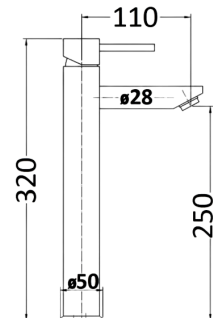

## OTUS

PC1016SB - Otus Pull-Out Gooseneck Sink Mixer - Chrome

PC1001SB - Otus Gooseneck Sink Mixer - Chrome

PC2003SB - Otus Basin Mixer - Chrome

PC2004SB - Otus Tower Basin Mixer - Chrome

PC3001SB - Otus Wall Mixer - 110mm Back Plate - Chrome

PC3003SB - Otus Wall Mixer - 70mm Back Plate - Chrome

PC3003SB - Otus Wall Mixer w\ Diverter - Chrome

PC3004SB - Otus Wall Mixer w\ Outlet - Chrome