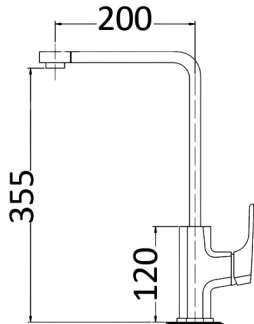

PSL2001 - Eden Basin Mixer
- Chrome