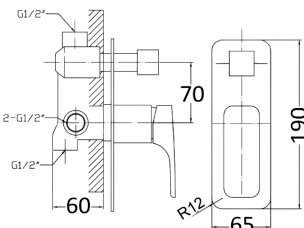

PSL3003 - Eden Wall Mixer with Outlet
- Chrome