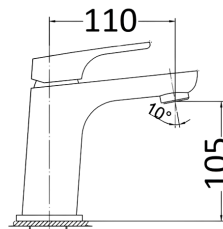

PSL2002 - Eden High Rise Basin Mixer
- Chrome