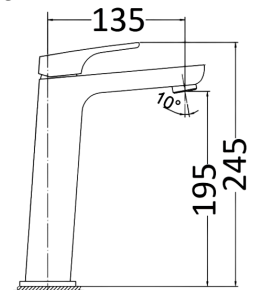

EDEN

PSL3003 - Eden Wall Mixer with Outlet
- Chrome