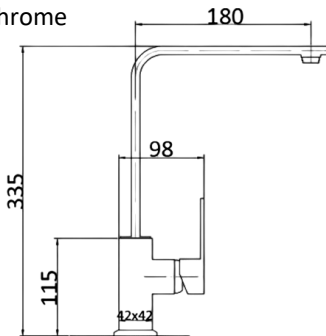

**ROSA**

PSS1001SB - Nova Sink Mixer  
- Chrome

PSS2003SB - Nova Basin Mixer  
- Chrome

PSR2004SB - Nova Tower Basin Mixer  
- Chrome

PSS3001SB - Nova Wall Mixer  
- Chrome

PSS3002SB - Nova Wall Mixer with Diverter  
- Chrome

PSS3003SB - Nova Wall Mixer with Outlet  
- Chrome