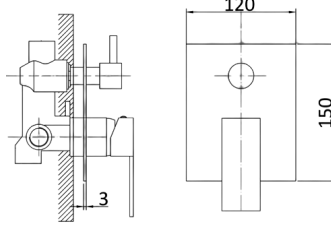

PSS3003SB - Nova Wall Mixer with Outlet  
- Chrome