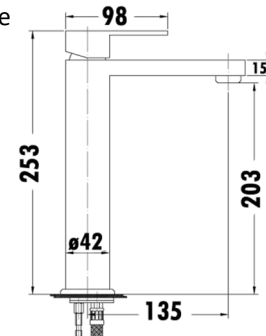

PSS3001SB - Nova Wall Mixer
- Chrome