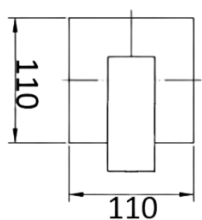

PSS3002SB - Nova Wall Mixer with Diverter
- Chrome