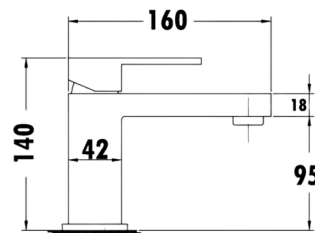

PSR2004SB - Nova Tower Basin Mixer
- Chrome