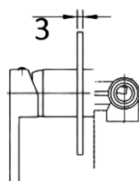

PSS3002SB - Nova Wall Mixer with Diverter
- Chrome