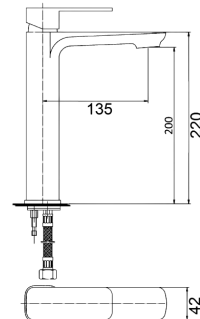

PSR3004SB - Nova Wall Mixer - Chrome