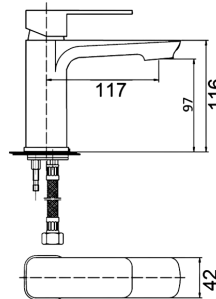

PSR2004SB - Nova Tower Basin Mixer - Chrome