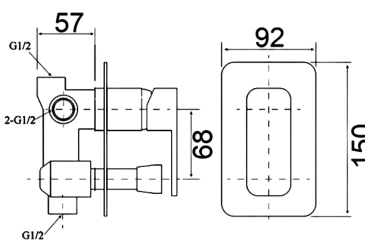

PSR3006SB - Nova Wall Mixer with Outlet - Chrome