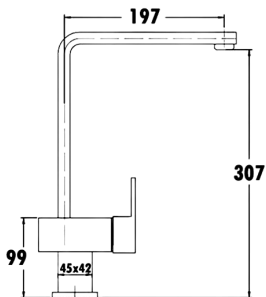

PSR2003SB - Nova Basin Mixer - Chrome