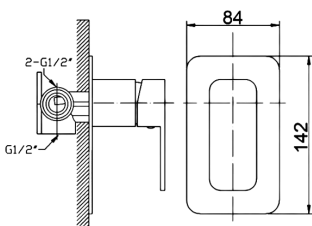

PSR3005SB - Nova Wall Mixer with Diverter - Chrome