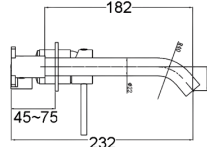

PLC2004SS - Otus Slimline Tower Basin Mixer-(304) Stainless Steel

PHC3502R-BN- Otus Combination Shower on Rail  
250mm Rose - Brushed Nickel

PSH036SS - Cora Shower on Rail  
- Brushed Stainless Steel

PLC3001SS - Otus Slimline Wall Mixer-(304) Stainless Steel