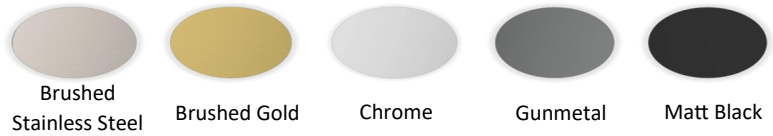

PLC2005SS - Otus Slimline Gooseneck Basin Mixer-(304) Stainless Steel

PLC2003SS - Otus Slimline Tower Basin Mixer-(304) Stainless Steel

PLC3003SS - Otus Slimline Wall Basin Mixer-(304) Stainless Steel

PLC3004SS - Otus Slimline Wall Basin Mixer-(304) Stainless Steel

PLC2004SS - Otus Slimline Tower Basin Mixer-(304) Stainless Steel

PHC3502R-BN- Otus Combination Shower on Rail  
250mm Rose - Brushed Nickel

PSH036SS - Cora Shower on Rail  
- Brushed Stainless Steel

PLC3001SS - Otus Slimline Wall Mixer-(304) Stainless Steel

Brushed Stainless Steel

Brushed Gold

Chrome

Gunmetal

Matt Black

4502-600 - Otus Slimline 600 Single Towel Rail - (304) Brushed Stainless Steel

4502-900 - Otus Slimline 900 Single Towel Rail - (304) Brushed Stainless Steel