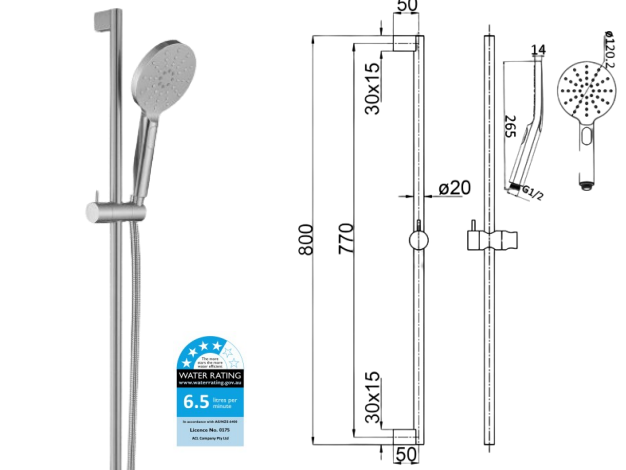

PLC2005SS - Otus Slimline Gooseneck Basin Mixer-(304) Stainless Steel

PLC2003SS - Otus Slimline Tower Basin Mixer-(304) Stainless Steel

PLC3003SS - Otus Slimline Wall Basin Mixer-(304) Stainless Steel

PLC3004SS - Otus Slimline Wall Basin Mixer-(304) Stainless Steel

PLC2004SS - Otus Slimline Tower Basin Mixer-(304) Stainless Steel

PHC3502R-BN- Otus Combination Shower on Rail  
250mm Rose - Brushed Nickel

PSH036SS - Cora Shower on Rail  
- Brushed Stainless Steel

PLC3001SS - Otus Slimline Wall Mixer-(304) Stainless Steel

PLC3001SS - Otus Slimline Wall Mixer with Diverter - (304) Stainless Steel

BF2072BN - Otus Bath Filler Mixer with Hand Shower  
- Brushed Nickel

PLC3001SS-BD

PLC3002SS-BD

PLC3003SS-BD & PLC3004SS-BD

PHD1007SS - Otus Slimline Bath Outlet - Brushed Stainless Steel

Brushed Stainless Steel

Brushed Gold

Chrome

Gunmetal

Matt Black

4502-600 - Otus Slimline 600 Single Towel Rail - (304) Brushed Stainless Steel

4502-900 - Otus Slimline 900 Single Towel Rail - (304) Brushed Stainless Steel