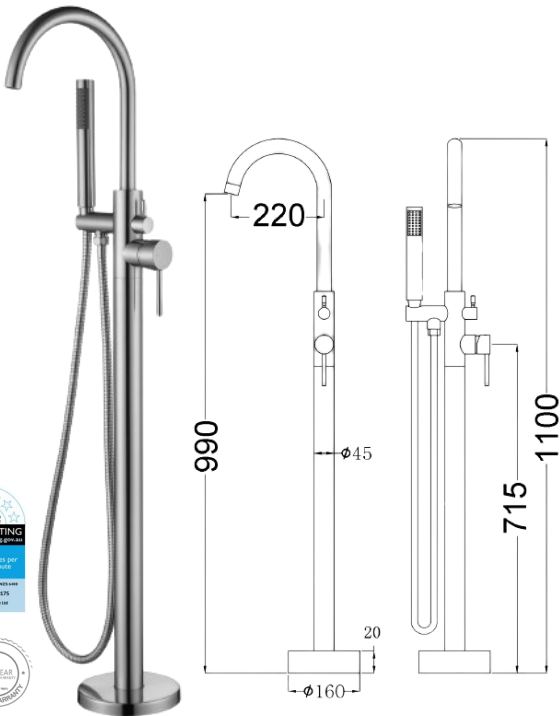

PLC2005SS - Otus Slimline Gooseneck Basin Mixer-(304) Stainless Steel

PLC2003SS - Otus Slimline Tower Basin Mixer-(304) Stainless Steel

PLC3003SS - Otus Slimline Wall Basin Mixer-(304) Stainless Steel

PLC3004SS - Otus Slimline Wall Basin Mixer-(304) Stainless Steel

PLC2004SS - Otus Slimline Tower Basin Mixer-(304) Stainless Steel

PHC3502R-BN- Otus Combination Shower on Rail  
250mm Rose - Brushed Nickel

PSH036SS - Cora Shower on Rail  
- Brushed Stainless Steel

PLC3001SS - Otus Slimline Wall Mixer-(304) Stainless Steel

PLC3001SS - Otus Slimline Wall Mixer with Diverter - (304) Stainless Steel

BF2072BN - Otus Bath Filler Mixer with Hand Shower  
- Brushed Nickel

PLC3001SS-BD

PLC3002SS-BD

PLC3003SS-BD & PLC3004SS-BD

PHD1007SS - Otus Slimline Bath Outlet - Brushed Stainless Steel

Brushed Stainless Steel

Brushed Gold

Chrome

Gunmetal

Matt Black

4502-600 - Otus Slimline 600 Single Towel Rail - (304) Brushed Stainless Steel

4502-900 - Otus Slimline 900 Single Towel Rail - (304) Brushed Stainless Steel