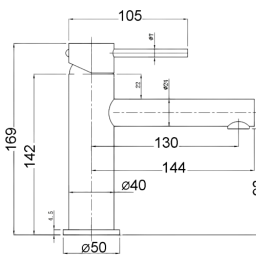

PLC2003SS - Otus Slimline Tower Basin Mixer-(304) Stainless Steel