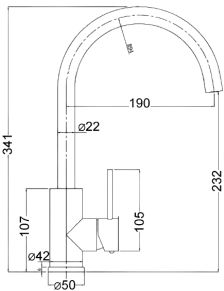

PLC2003SS - Otus Slimline Tower Basin Mixer-(304) Stainless Steel