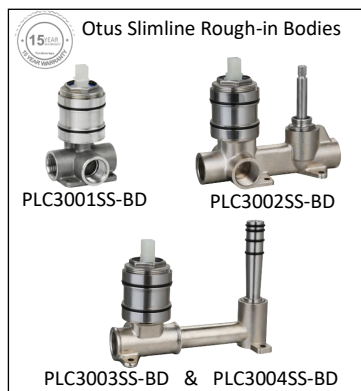

PLC2004SS - Otus Slimline Tower Basin Mixer-(304) Stainless Steel

PHC3502R-BN- Otus Combination Shower on Rail  
250mm Rose - Brushed Nickel

PSH036SS - Cora Shower on Rail  
- Brushed Stainless Steel

PLC3001SS - Otus Slimline Wall Mixer-(304) Stainless Steel

PLC3001SS - Otus Slimline Wall Mixer with Diverter - (304) Stainless Steel

BF2072BN - Otus Bath Filler Mixer with Hand Shower  
- Brushed Nickel

PLC3001SS-BD

PLC3002SS-BD

PLC3003SS-BD & PLC3004SS-BD

PHD1007SS - Otus Slimline Bath Outlet - Brushed Stainless Steel

Brushed Stainless Steel

Brushed Gold

Chrome

Gunmetal

Matt Black

4502-600 - Otus Slimline 600 Single Towel Rail - (304) Brushed Stainless Steel

4502-900 - Otus Slimline 900 Single Towel Rail - (304) Brushed Stainless Steel