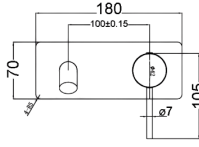

PLC2004SS - Otus Slimline Tower Basin Mixer-(304) Stainless Steel

PHC3502R-BN- Otus Combination Shower on Rail  
250mm Rose - Brushed Nickel

PSH036SS - Cora Shower on Rail  
- Brushed Stainless Steel

PLC3001SS - Otus Slimline Wall Mixer-(304) Stainless Steel