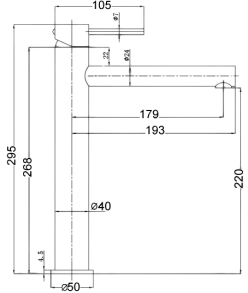

PLC2004SS - Otus Slimline Tower Basin Mixer-(304) Stainless Steel

PHC3502R-BN- Otus Combination Shower on Rail  
250mm Rose - Brushed Nickel

PSH036SS - Cora Shower on Rail  
- Brushed Stainless Steel

PLC3001SS - Otus Slimline Wall Mixer-(304) Stainless Steel