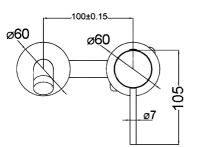

PLC2004SS - Otus Slimline Tower Basin Mixer-(304) Stainless Steel

PHC3502R-BN- Otus Combination Shower on Rail  
250mm Rose - Brushed Nickel

PSH036SS - Cora Shower on Rail  
- Brushed Stainless Steel

PLC3001SS - Otus Slimline Wall Mixer-(304) Stainless Steel