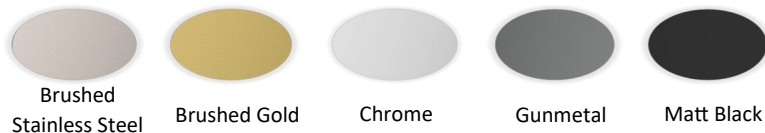

PLC2004SS - Otus Slimline Tower Basin Mixer-(304) Stainless Steel

PHC3502R-BN- Otus Combination Shower on Rail  
250mm Rose - Brushed Nickel

PSH036SS - Cora Shower on Rail  
- Brushed Stainless Steel

PLC3001SS - Otus Slimline Wall Mixer-(304) Stainless Steel

PLC3001SS - Otus Slimline Wall Mixer with Diverter - (304) Stainless Steel

BF2072BN - Otus Bath Filler Mixer with Hand Shower  
- Brushed Nickel

PLC3001SS-BD

PLC3002SS-BD

PLC3003SS-BD & PLC3004SS-BD

PHD1007SS - Otus Slimline Bath Outlet - Brushed Stainless Steel

Brushed Stainless Steel

Brushed Gold

Chrome

Gunmetal

Matt Black

4502-600 - Otus Slimline 600 Single Towel Rail - (304) Brushed Stainless Steel

4502-900 - Otus Slimline 900 Single Towel Rail - (304) Brushed Stainless Steel