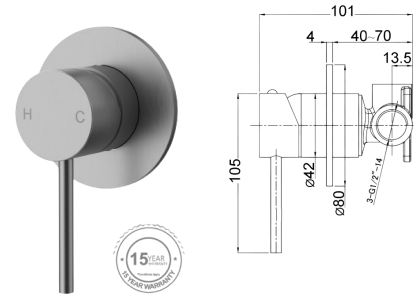

PLC2005SS - Otus Slimline Gooseneck Basin Mixer-(304) Stainless Steel

PLC2003SS - Otus Slimline Tower Basin Mixer-(304) Stainless Steel

PLC3003SS - Otus Slimline Wall Basin Mixer-(304) Stainless Steel

PLC3004SS - Otus Slimline Wall Basin Mixer-(304) Stainless Steel

PLC2004SS - Otus Slimline Tower Basin Mixer-(304) Stainless Steel

PHC3502R-BN- Otus Combination Shower on Rail  
250mm Rose - Brushed Nickel

PSH036SS - Cora Shower on Rail  
- Brushed Stainless Steel

PLC3001SS - Otus Slimline Wall Mixer-(304) Stainless Steel

PLC3001SS - Otus Slimline Wall Mixer with Diverter - (304) Stainless Steel

BF2072BN - Otus Bath Filler Mixer with Hand Shower  
- Brushed Nickel

PLC3001SS-BD

PLC3002SS-BD

PLC3003SS-BD & PLC3004SS-BD

PHD1007SS - Otus Slimline Bath Outlet - Brushed Stainless Steel

Brushed Stainless Steel

Brushed Gold

Chrome

Gunmetal

Matt Black

4502-600 - Otus Slimline 600 Single Towel Rail - (304) Brushed Stainless Steel

4502-900 - Otus Slimline 900 Single Towel Rail - (304) Brushed Stainless Steel