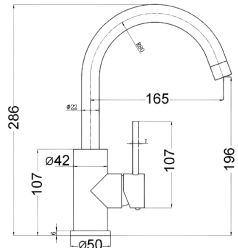

PLC2003SS - Otus Slimline Tower Basin Mixer-(304) Stainless Steel