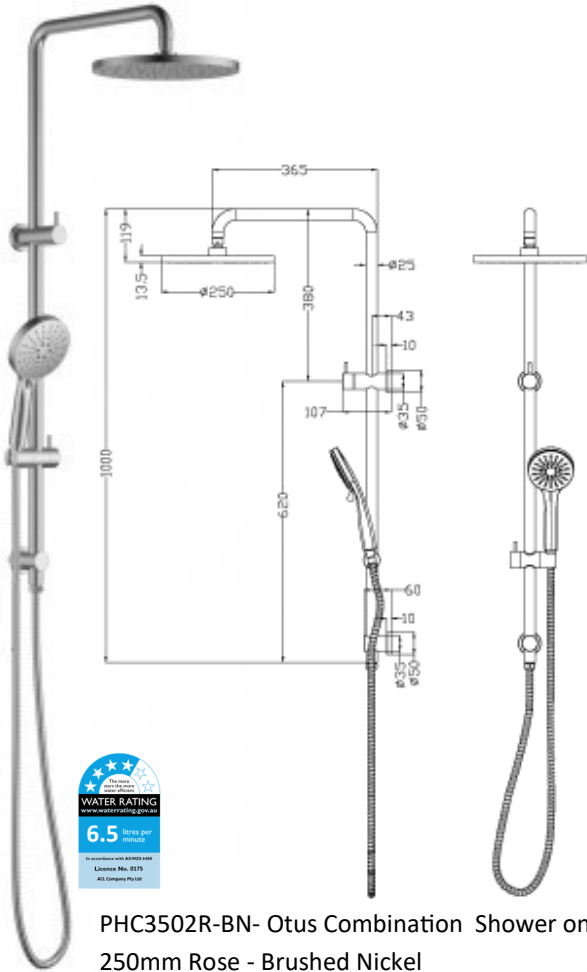

PLC2005SS - Otus Slimline Gooseneck Basin Mixer-(304) Stainless Steel

PLC2003SS - Otus Slimline Tower Basin Mixer-(304) Stainless Steel

PLC3003SS - Otus Slimline Wall Basin Mixer-(304) Stainless Steel

PLC3004SS - Otus Slimline Wall Basin Mixer-(304) Stainless Steel

PLC2004SS - Otus Slimline Tower Basin Mixer-(304) Stainless Steel

PHC3502R-BN- Otus Combination Shower on Rail  
250mm Rose - Brushed Nickel

PSH036SS - Cora Shower on Rail  
- Brushed Stainless Steel

PLC3001SS - Otus Slimline Wall Mixer-(304) Stainless Steel

PLC3001SS - Otus Slimline Wall Mixer with Diverter - (304) Stainless Steel

BF2072BN - Otus Bath Filler Mixer with Hand Shower  
- Brushed Nickel

PLC3001SS-BD

PLC3002SS-BD

PLC3003SS-BD & PLC3004SS-BD

PHD1007SS - Otus Slimline Bath Outlet - Brushed Stainless Steel

Brushed Stainless Steel

Brushed Gold

Chrome

Gunmetal

Matt Black

4502-600 - Otus Slimline 600 Single Towel Rail - (304) Brushed Stainless Steel

4502-900 - Otus Slimline 900 Single Towel Rail - (304) Brushed Stainless Steel