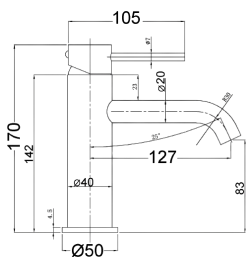

PLC2003SS - Otus Slimline Tower Basin Mixer-(304) Stainless Steel