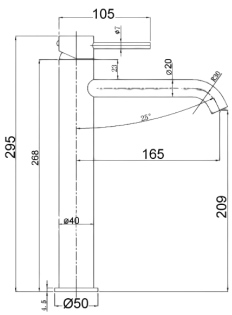

PLC2004SS - Otus Slimline Tower Basin Mixer-(304) Stainless Steel

PHC3502R-BN- Otus Combination Shower on Rail  
250mm Rose - Brushed Nickel

PSH036SS - Cora Shower on Rail  
- Brushed Stainless Steel

PLC3001SS - Otus Slimline Wall Mixer-(304) Stainless Steel