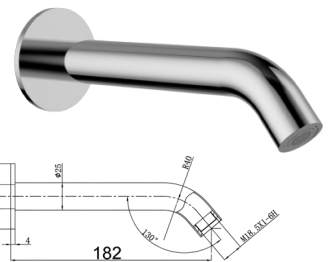

PLC2004SS - Otus Slimline Tower Basin Mixer-(304) Stainless Steel

PHC3502R-BN- Otus Combination Shower on Rail  
250mm Rose - Brushed Nickel

PSH036SS - Cora Shower on Rail  
- Brushed Stainless Steel

PLC3001SS - Otus Slimline Wall Mixer-(304) Stainless Steel

PLC3001SS - Otus Slimline Wall Mixer with Diverter - (304) Stainless Steel

BF2072BN - Otus Bath Filler Mixer with Hand Shower  
- Brushed Nickel

PLC3001SS-BD

PLC3002SS-BD

PLC3003SS-BD & PLC3004SS-BD

PHD1007SS - Otus Slimline Bath Outlet - Brushed Stainless Steel

Brushed Stainless Steel

Brushed Gold

Chrome

Gunmetal

Matt Black

4502-600 - Otus Slimline 600 Single Towel Rail - (304) Brushed Stainless Steel

4502-900 - Otus Slimline 900 Single Towel Rail - (304) Brushed Stainless Steel

4501-600 - Otus Slimline 600 Double Towel Rail - (304) Brushed Stainless Steel

4501-900 - Otus Slimline 900 Double Towel Rail - (304) Brushed Stainless Steel

4515SS - Otus Slimline Robe Hook  
- (304) Brushed Stainless Steel