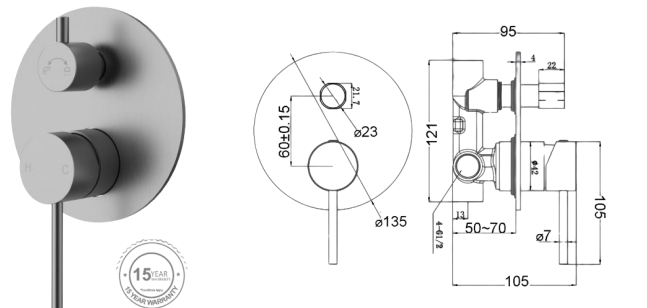

PLC2004SS - Otus Slimline Tower Basin Mixer-(304) Stainless Steel

PHC3502R-BN- Otus Combination Shower on Rail  
250mm Rose - Brushed Nickel

PSH036SS - Cora Shower on Rail  
- Brushed Stainless Steel

PLC3001SS - Otus Slimline Wall Mixer-(304) Stainless Steel

PLC3001SS - Otus Slimline Wall Mixer with Diverter - (304) Stainless Steel

BF2072BN - Otus Bath Filler Mixer with Hand Shower  
- Brushed Nickel

PLC3001SS-BD

PLC3002SS-BD

PLC3003SS-BD & PLC3004SS-BD

PHD1007SS - Otus Slimline Bath Outlet - Brushed Stainless Steel

Brushed Stainless Steel

Brushed Gold

Chrome

Gunmetal

Matt Black

4502-600 - Otus Slimline 600 Single Towel Rail - (304) Brushed Stainless Steel

4502-900 - Otus Slimline 900 Single Towel Rail - (304) Brushed Stainless Steel