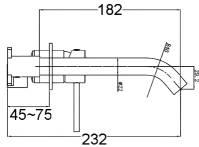

PLC2004SS - Otus Slimline Tower Basin Mixer-(304) Stainless Steel

PHC3502R-BN- Otus Combination Shower on Rail  
250mm Rose - Brushed Nickel

PSH036SS - Cora Shower on Rail  
- Brushed Stainless Steel

PLC3001SS - Otus Slimline Wall Mixer-(304) Stainless Steel