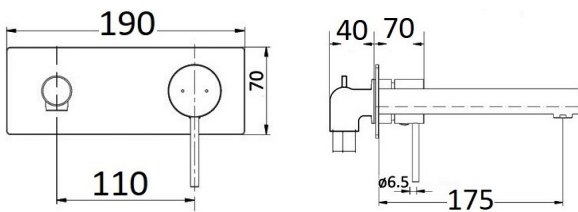

HYB88-301-60 - Hali Wall Mixer
60mm Back Plate - Chrome

HYB88-301 - Hali Wall Mixer
- Chrome

HYB88-501 - Hali Wall Mixer with Diverter
- Chrome