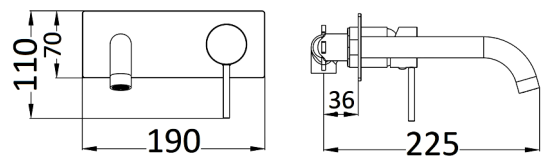

HYB88-201 - Hali Basin Mixer - Chrome

HYB88-202 - Hali Tower Basin Mixer - Chrome

HALI

HYB88-602 - Hali Wall Basin Mixer with Outlet
- Chrome (Chrome, Brushed Nickel & Matt Black only)

HYB88-602 - Hali Wall Basin Mixer with Outlet
- Chrome

HYB88-301-60 - Hali Wall Mixer
60mm Back Plate - Chrome

HYB88-301 - Hali Wall Mixer
- Chrome

HYB88-501 - Hali Wall Mixer with Diverter
- Chrome