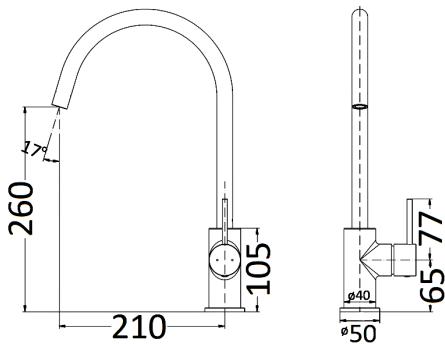

HALI

HYB88-101 - Hali Gooseneck Sink Mixer - Chrome

HYB88-101 - Hali Sink Mixer - Chrome (Chrome, Brushed Nickel & Matt Black only)

HYB88-101 - Hali Pull-Down Sink Mixer - Chrome (Chrome, Brushed Nickel & Matt Black only)

HYB88-301-60 - Hali Wall Mixer
60mm Back Plate - Chrome

HYB88-301 - Hali Wall Mixer
- Chrome

HYB88-501 - Hali Wall Mixer with Diverter
- Chrome