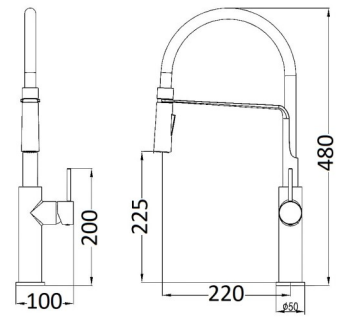

HALI

HYB88-101 - Hali Gooseneck Sink Mixer - Chrome

HYB88-101 - Hali Sink Mixer - Chrome (Chrome, Brushed Nickel & Matt Black only)

HYB88-101 - Hali Pull-Down Sink Mixer - Chrome (Chrome, Brushed Nickel & Matt Black only)

HYB88-201 - Hali Basin Mixer - Chrome

HYB88-202 - Hali Tower Basin Mixer - Chrome

HALI

HYB88-602 - Hali Wall Basin Mixer with Outlet
- Chrome (Chrome, Brushed Nickel & Matt Black only)

HYB88-602 - Hali Wall Basin Mixer with Outlet
- Chrome

HYB88-301-60 - Hali Wall Mixer
60mm Back Plate - Chrome

HYB88-301 - Hali Wall Mixer
- Chrome

HYB88-501 - Hali Wall Mixer with Diverter
- Chrome