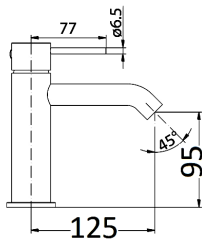

HYB88-202 - Hali Tower Basin Mixer - Chrome