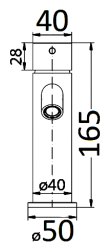

HYB88-202 - Hali Tower Basin Mixer - Chrome