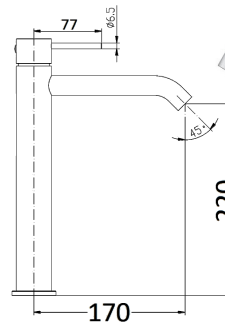

HYB88-202 - Hali Tower Basin Mixer - Chrome