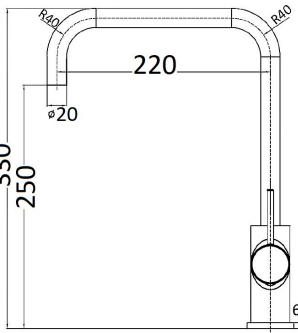

HYB88-201 - Hali Basin Mixer - Chrome