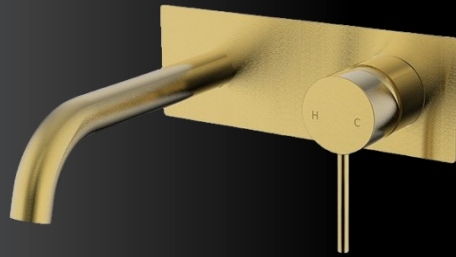

HALI

HYB88-101 - Hali Gooseneck Sink Mixer - Chrome

HYB88-101 - Hali Sink Mixer - Chrome (Chrome, Brushed Nickel & Matt Black only)

HYB88-101 - Hali Pull-Down Sink Mixer - Chrome (Chrome, Brushed Nickel & Matt Black only)

HYB88-201 - Hali Basin Mixer - Chrome

HYB88-202 - Hali Tower Basin Mixer - Chrome

HALI

HYB88-602 - Hali Wall Basin Mixer with Outlet
- Chrome (Chrome, Brushed Nickel & Matt Black only)

HYB88-602 - Hali Wall Basin Mixer with Outlet
- Chrome

HYB88-301-60 - Hali Wall Mixer
60mm Back Plate - Chrome

HYB88-301 - Hali Wall Mixer
- Chrome

HYB88-501 - Hali Wall Mixer with Diverter
- Chrome