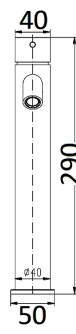

HALI

HYB88-101 - Hali Gooseneck Sink Mixer - Chrome

HYB88-101 - Hali Sink Mixer - Chrome (Chrome, Brushed Nickel & Matt Black only)

HYB88-101 - Hali Pull-Down Sink Mixer - Chrome (Chrome, Brushed Nickel & Matt Black only)

HYB88-201 - Hali Basin Mixer - Chrome

HYB88-202 - Hali Tower Basin Mixer - Chrome

HALI

HYB88-602 - Hali Wall Basin Mixer with Outlet
- Chrome (Chrome, Brushed Nickel & Matt Black only)

HYB88-602 - Hali Wall Basin Mixer with Outlet
- Chrome

HYB88-301-60 - Hali Wall Mixer
60mm Back Plate - Chrome

HYB88-301 - Hali Wall Mixer
- Chrome

HYB88-501 - Hali Wall Mixer with Diverter
- Chrome