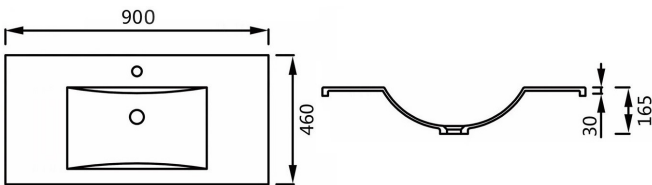

VANITY TOPS - POLYMARBLE

9060MF - 600 Rect Bowl Vanity Top

9075MF - 750 Rect Bowl Vanity Top

9090MF - 900 Rect Bowl Vanity Top

9120MF - 1200 Rect Bowl Vanity Top

9150MF - 1500 Rect Bowl Vanity Top

9150MF-D - 1500 Rect Dbl Bowl Vanity Top

9060ME - 600 Rect Bowl Vanity Top

9075ME - 750 Rect Bowl Vanity Top

9090ME - 900 Rect Bowl Vanity Top

9120ME - 1200 Rect Bowl Vanity Top

9120ME-D - 1200 Rect Dbl Bowl Vanity Top

9150ME - 1500 Rect Bowl Vanity Top

9150ME-D - 1500 Rect Dbl Bowl Vanity Top

9180ME-D - 1800 Rect Dbl Bowl Vanity Top