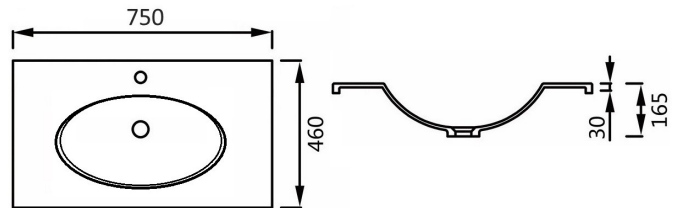

VANITY TOPS - POLYMARBLE

9060MF - 600 Rect Bowl Vanity Top

9075MF - 750 Rect Bowl Vanity Top

9090MF - 900 Rect Bowl Vanity Top

9120MF - 1200 Rect Bowl Vanity Top

9150MF - 1500 Rect Bowl Vanity Top

9150MF-D - 1500 Rect Dbl Bowl Vanity Top

9060ME - 600 Rect Bowl Vanity Top

9075ME - 750 Rect Bowl Vanity Top

9090ME - 900 Rect Bowl Vanity Top

9120ME - 1200 Rect Bowl Vanity Top

9120ME-D - 1200 Rect Dbl Bowl Vanity Top

9150ME - 1500 Rect Bowl Vanity Top

9150ME-D - 1500 Rect Dbl Bowl Vanity Top

9180ME-D - 1800 Rect Dbl Bowl Vanity Top