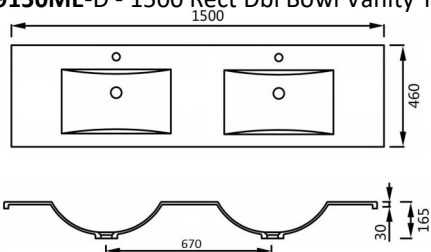

VANITY TOPS - POLYMARBLE

9060MF - 600 Rect Bowl Vanity Top

9075MF - 750 Rect Bowl Vanity Top

9090MF - 900 Rect Bowl Vanity Top

9120MF - 1200 Rect Bowl Vanity Top

9150MF - 1500 Rect Bowl Vanity Top

9150MF-D - 1500 Rect Dbl Bowl Vanity Top

9060ME - 600 Rect Bowl Vanity Top

9075ME - 750 Rect Bowl Vanity Top

9090ME - 900 Rect Bowl Vanity Top

9120ME - 1200 Rect Bowl Vanity Top

9120ME-D - 1200 Rect Dbl Bowl Vanity Top

9150ME - 1500 Rect Bowl Vanity Top

9150ME-D - 1500 Rect Dbl Bowl Vanity Top

9180ME-D - 1800 Rect Dbl Bowl Vanity Top