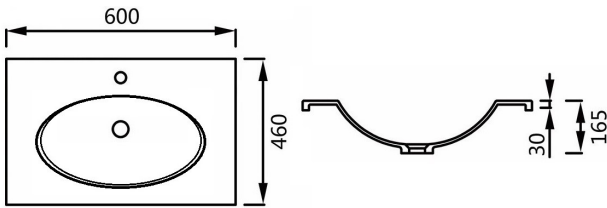

VANITY TOPS - POLYMARBLE

9060MF - 600 Rect Bowl Vanity Top

9075MF - 750 Rect Bowl Vanity Top

9090MF - 900 Rect Bowl Vanity Top

9120MF - 1200 Rect Bowl Vanity Top

9150MF - 1500 Rect Bowl Vanity Top

9150MF-D - 1500 Rect Dbl Bowl Vanity Top

9060ME - 600 Rect Bowl Vanity Top

9075ME - 750 Rect Bowl Vanity Top

9090ME - 900 Rect Bowl Vanity Top

9120ME - 1200 Rect Bowl Vanity Top

9120ME-D - 1200 Rect Dbl Bowl Vanity Top

9150ME - 1500 Rect Bowl Vanity Top

9150ME-D - 1500 Rect Dbl Bowl Vanity Top

9180ME-D - 1800 Rect Dbl Bowl Vanity Top