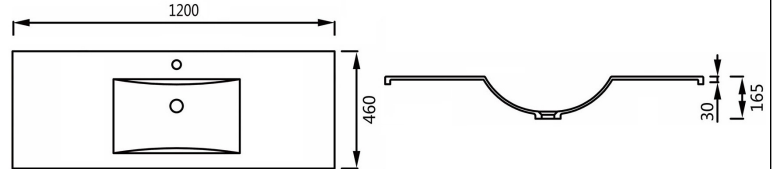

9060ME - 600 Rect Bowl Vanity Top

9075ME - 750 Rect Bowl Vanity Top

9090ME - 900 Rect Bowl Vanity Top

9120ME - 1200 Rect Bowl Vanity Top

9120ME-D - 1200 Rect Dbl Bowl Vanity Top

9150ME - 1500 Rect Bowl Vanity Top

9150ME-D - 1500 Rect Dbl Bowl Vanity Top

9180ME-D - 1800 Rect Dbl Bowl Vanity Top