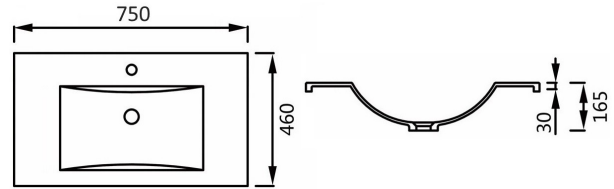

VANITY TOPS - POLYMARBLE

9060MF - 600 Rect Bowl Vanity Top

9075MF - 750 Rect Bowl Vanity Top

9090MF - 900 Rect Bowl Vanity Top

9120MF - 1200 Rect Bowl Vanity Top

9150MF - 1500 Rect Bowl Vanity Top

9150MF-D - 1500 Rect Dbl Bowl Vanity Top

9060ME - 600 Rect Bowl Vanity Top

9075ME - 750 Rect Bowl Vanity Top

9090ME - 900 Rect Bowl Vanity Top

9120ME - 1200 Rect Bowl Vanity Top

9120ME-D - 1200 Rect Dbl Bowl Vanity Top

9150ME - 1500 Rect Bowl Vanity Top

9150ME-D - 1500 Rect Dbl Bowl Vanity Top

9180ME-D - 1800 Rect Dbl Bowl Vanity Top