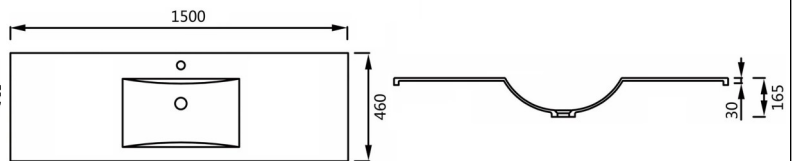

9060ME - 600 Rect Bowl Vanity Top

9075ME - 750 Rect Bowl Vanity Top

9090ME - 900 Rect Bowl Vanity Top

9120ME - 1200 Rect Bowl Vanity Top

9120ME-D - 1200 Rect Dbl Bowl Vanity Top

9150ME - 1500 Rect Bowl Vanity Top

9150ME-D - 1500 Rect Dbl Bowl Vanity Top

9180ME-D - 1800 Rect Dbl Bowl Vanity Top