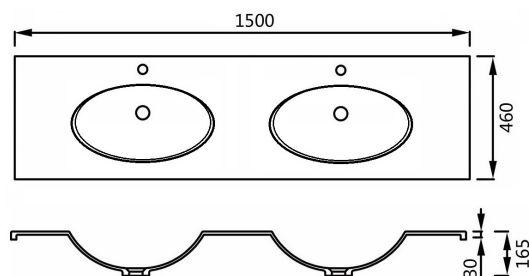

VANITY TOPS - POLYMARBLE

9060MF - 600 Rect Bowl Vanity Top

9075MF - 750 Rect Bowl Vanity Top

9090MF - 900 Rect Bowl Vanity Top

9120MF - 1200 Rect Bowl Vanity Top

9150MF - 1500 Rect Bowl Vanity Top

9150MF-D - 1500 Rect Dbl Bowl Vanity Top

9060ME - 600 Rect Bowl Vanity Top

9075ME - 750 Rect Bowl Vanity Top

9090ME - 900 Rect Bowl Vanity Top

9120ME - 1200 Rect Bowl Vanity Top

9120ME-D - 1200 Rect Dbl Bowl Vanity Top

9150ME - 1500 Rect Bowl Vanity Top

9150ME-D - 1500 Rect Dbl Bowl Vanity Top

9180ME-D - 1800 Rect Dbl Bowl Vanity Top