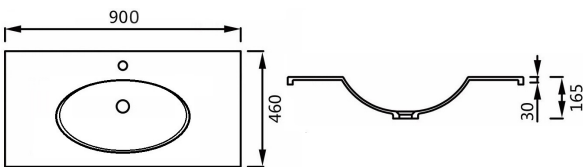

VANITY TOPS - POLYMARBLE

9060MF - 600 Rect Bowl Vanity Top

9075MF - 750 Rect Bowl Vanity Top

9090MF - 900 Rect Bowl Vanity Top

9120MF - 1200 Rect Bowl Vanity Top

9150MF - 1500 Rect Bowl Vanity Top

9150MF-D - 1500 Rect Dbl Bowl Vanity Top

9060ME - 600 Rect Bowl Vanity Top

9075ME - 750 Rect Bowl Vanity Top

9090ME - 900 Rect Bowl Vanity Top

9120ME - 1200 Rect Bowl Vanity Top

9120ME-D - 1200 Rect Dbl Bowl Vanity Top

9150ME - 1500 Rect Bowl Vanity Top