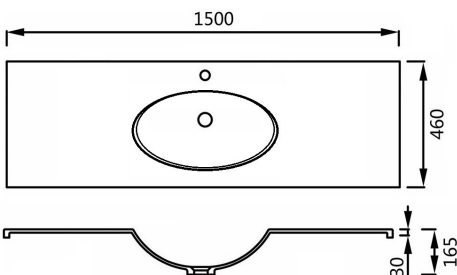

VANITY TOPS - POLYMARBLE

9060MF - 600 Rect Bowl Vanity Top

9075MF - 750 Rect Bowl Vanity Top

9090MF - 900 Rect Bowl Vanity Top

9120MF - 1200 Rect Bowl Vanity Top

9150MF - 1500 Rect Bowl Vanity Top

9150MF-D - 1500 Rect Dbl Bowl Vanity Top

9060ME - 600 Rect Bowl Vanity Top

9075ME - 750 Rect Bowl Vanity Top

9090ME - 900 Rect Bowl Vanity Top

9120ME - 1200 Rect Bowl Vanity Top

9120ME-D - 1200 Rect Dbl Bowl Vanity Top

9150ME - 1500 Rect Bowl Vanity Top

9150ME-D - 1500 Rect Dbl Bowl Vanity Top

9180ME-D - 1800 Rect Dbl Bowl Vanity Top