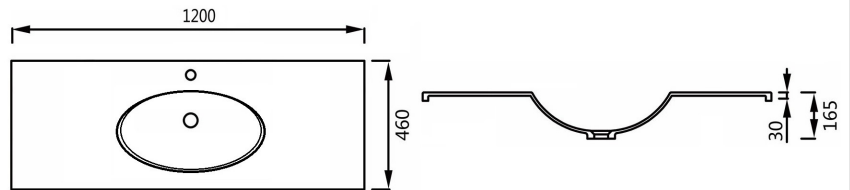

VANITY TOPS - POLYMARBLE

9060MF - 600 Rect Bowl Vanity Top

9075MF - 750 Rect Bowl Vanity Top

9090MF - 900 Rect Bowl Vanity Top

9120MF - 1200 Rect Bowl Vanity Top

9150MF - 1500 Rect Bowl Vanity Top

9150MF-D - 1500 Rect Dbl Bowl Vanity Top

9060ME - 600 Rect Bowl Vanity Top

9075ME - 750 Rect Bowl Vanity Top

9090ME - 900 Rect Bowl Vanity Top

9120ME - 1200 Rect Bowl Vanity Top

9120ME-D - 1200 Rect Dbl Bowl Vanity Top

9150ME - 1500 Rect Bowl Vanity Top

9150ME-D - 1500 Rect Dbl Bowl Vanity Top

9180ME-D - 1800 Rect Dbl Bowl Vanity Top