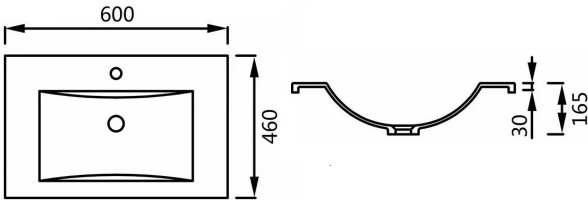

VANITY TOPS - POLYMARBLE

9060MF - 600 Rect Bowl Vanity Top

9075MF - 750 Rect Bowl Vanity Top

9090MF - 900 Rect Bowl Vanity Top

9120MF - 1200 Rect Bowl Vanity Top

9150MF - 1500 Rect Bowl Vanity Top

9150MF-D - 1500 Rect Dbl Bowl Vanity Top

9060ME - 600 Rect Bowl Vanity Top

9075ME - 750 Rect Bowl Vanity Top

9090ME - 900 Rect Bowl Vanity Top

9120ME - 1200 Rect Bowl Vanity Top

9120ME-D - 1200 Rect Dbl Bowl Vanity Top

9150ME - 1500 Rect Bowl Vanity Top

9150ME-D - 1500 Rect Dbl Bowl Vanity Top

9180ME-D - 1800 Rect Dbl Bowl Vanity Top