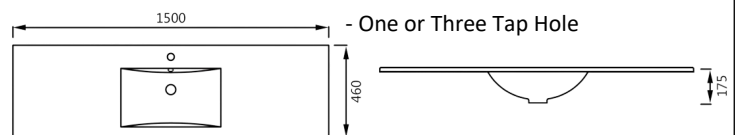

VANITY TOPS - CERAMIC

9060E - Rectangle Bowl Ceramic Vanity Top
- Gloss White
- One or Three Tap Hole

9075E - Rectangle Bowl Ceramic Vanity Top
- Gloss White
- One or Three Tap Hole

9090E - Rectangle Bowl Ceramic Vanity Top
- Gloss White
- One or Three Tap Hole

9120E - Rectangle Bowl Ceramic Vanity Top
- Gloss White
- One or Three Tap Hole

9120EE - Rectangle Dbl Bowl Ceramic Vanity Top
- Gloss White
- One or Three Tap Hole

9150E - Rectangle Bowl Ceramic Vanity Top
- Gloss White
- One or Three Tap Hole