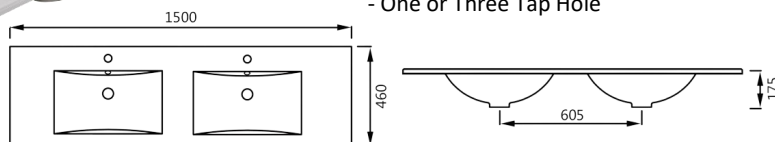

VANITY TOPS - CERAMIC

9060E - Rectangle Bowl Ceramic Vanity Top
- Gloss White
- One or Three Tap Hole

9075E - Rectangle Bowl Ceramic Vanity Top
- Gloss White
- One or Three Tap Hole

9090E - Rectangle Bowl Ceramic Vanity Top
- Gloss White
- One or Three Tap Hole

9120E - Rectangle Bowl Ceramic Vanity Top
- Gloss White
- One or Three Tap Hole

9120EE - Rectangle Dbl Bowl Ceramic Vanity Top
- Gloss White
- One or Three Tap Hole

9150E - Rectangle Bowl Ceramic Vanity Top
- Gloss White
- One or Three Tap Hole

9150EE - Rectangle Dbl Bowl Ceramic Vanity Top
- Gloss White
- One or Three Tap Hole

nb. Wastes not included with Tops

VANITY TOPS - CERAMIC

9075B - Stadium Bowl Ceramic Vanity Top
- Gloss White
- One or Three Tap Hole