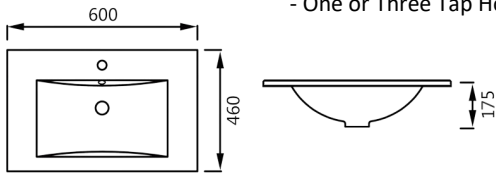

VANITY TOPS - CERAMIC

9060E - Rectangle Bowl Ceramic Vanity Top
- Gloss White
- One or Three Tap Hole

9075E - Rectangle Bowl Ceramic Vanity Top
- Gloss White
- One or Three Tap Hole

9090E - Rectangle Bowl Ceramic Vanity Top
- Gloss White
- One or Three Tap Hole

9120E - Rectangle Bowl Ceramic Vanity Top
- Gloss White
- One or Three Tap Hole

9120EE - Rectangle Dbl Bowl Ceramic Vanity Top
- Gloss White
- One or Three Tap Hole

9150E - Rectangle Bowl Ceramic Vanity Top
- Gloss White
- One or Three Tap Hole

9150EE - Rectangle Dbl Bowl Ceramic Vanity Top
- Gloss White
- One or Three Tap Hole

nb. Wastes not included with Tops

VANITY TOPS - CERAMIC

9075B - Stadium Bowl Ceramic Vanity Top
- Gloss White
- One or Three Tap Hole