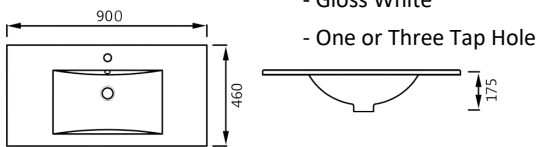

VANITY TOPS - CERAMIC

9060E - Rectangle Bowl Ceramic Vanity Top
- Gloss White
- One or Three Tap Hole

9075E - Rectangle Bowl Ceramic Vanity Top
- Gloss White
- One or Three Tap Hole

9090E - Rectangle Bowl Ceramic Vanity Top
- Gloss White
- One or Three Tap Hole

9120E - Rectangle Bowl Ceramic Vanity Top
- Gloss White
- One or Three Tap Hole

9120EE - Rectangle Dbl Bowl Ceramic Vanity Top
- Gloss White
- One or Three Tap Hole

9150E - Rectangle Bowl Ceramic Vanity Top
- Gloss White
- One or Three Tap Hole