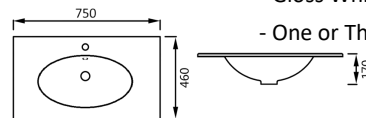

9075F - Oval Bowl Ceramic Vanity Top
- Gloss White
- One or Three Tap Hole