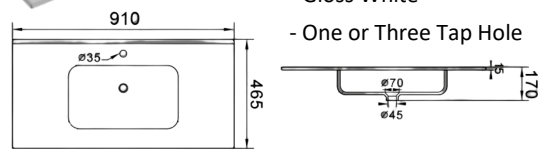

9090B - Stadium Bowl Ceramic Vanity Top
- Gloss White
- One or Three Tap Hole