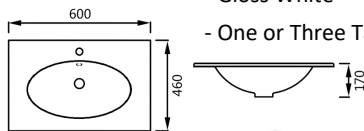

9060F - Oval Bowl Ceramic Vanity Top
- Gloss White
- One or Three Tap Hole