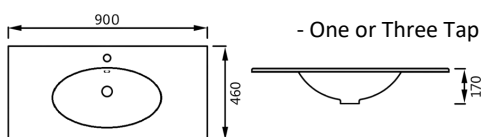

9090F - Oval Bowl Ceramic Vanity Top
- Gloss White
- One or Three Tap Hole