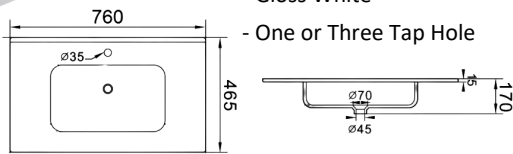

9150EE - Rectangle Dbl Bowl Ceramic Vanity Top
- Gloss White
- One or Three Tap Hole

nb. Wastes not included with Tops

VANITY TOPS - CERAMIC

9075B - Stadium Bowl Ceramic Vanity Top
- Gloss White
- One or Three Tap Hole