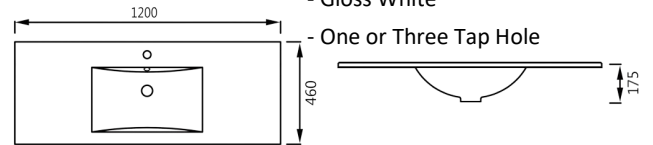

VANITY TOPS - CERAMIC

9060E - Rectangle Bowl Ceramic Vanity Top
- Gloss White
- One or Three Tap Hole

9075E - Rectangle Bowl Ceramic Vanity Top
- Gloss White
- One or Three Tap Hole

9090E - Rectangle Bowl Ceramic Vanity Top
- Gloss White
- One or Three Tap Hole

9120E - Rectangle Bowl Ceramic Vanity Top
- Gloss White
- One or Three Tap Hole

9120EE - Rectangle Dbl Bowl Ceramic Vanity Top
- Gloss White
- One or Three Tap Hole

9150E - Rectangle Bowl Ceramic Vanity Top
- Gloss White
- One or Three Tap Hole

9150EE - Rectangle Dbl Bowl Ceramic Vanity Top
- Gloss White
- One or Three Tap Hole

nb. Wastes not included with Tops

VANITY TOPS - CERAMIC

9075B - Stadium Bowl Ceramic Vanity Top
- Gloss White
- One or Three Tap Hole