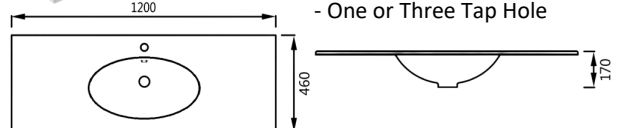

9120F - Oval Bowl Ceramic Vanity Top
- Gloss White
- One or Three Tap Hole

nb. Wastes not included with Tops