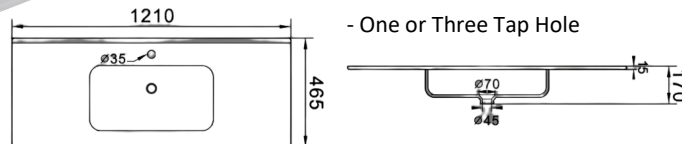

9150EE - Rectangle Dbl Bowl Ceramic Vanity Top
- Gloss White
- One or Three Tap Hole

nb. Wastes not included with Tops

VANITY TOPS - CERAMIC

9075B - Stadium Bowl Ceramic Vanity Top
- Gloss White
- One or Three Tap Hole

9090B - Stadium Bowl Ceramic Vanity Top
- Gloss White
- One or Three Tap Hole

9120B - Stadium Bowl Ceramic Vanity Top
- Gloss White
- One or Three Tap Hole

9060F - Oval Bowl Ceramic Vanity Top
- Gloss White
- One or Three Tap Hole