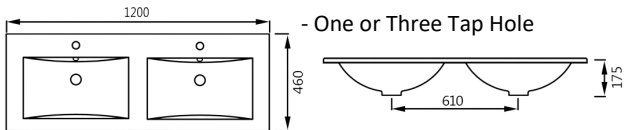

VANITY TOPS - CERAMIC

9060E - Rectangle Bowl Ceramic Vanity Top
- Gloss White
- One or Three Tap Hole

9075E - Rectangle Bowl Ceramic Vanity Top
- Gloss White
- One or Three Tap Hole

9090E - Rectangle Bowl Ceramic Vanity Top
- Gloss White
- One or Three Tap Hole

9120E - Rectangle Bowl Ceramic Vanity Top
- Gloss White
- One or Three Tap Hole

9120EE - Rectangle Dbl Bowl Ceramic Vanity Top
- Gloss White
- One or Three Tap Hole

9150E - Rectangle Bowl Ceramic Vanity Top
- Gloss White
- One or Three Tap Hole

9150EE - Rectangle Dbl Bowl Ceramic Vanity Top
- Gloss White
- One or Three Tap Hole

nb. Wastes not included with Tops

VANITY TOPS - CERAMIC

9075B - Stadium Bowl Ceramic Vanity Top
- Gloss White
- One or Three Tap Hole