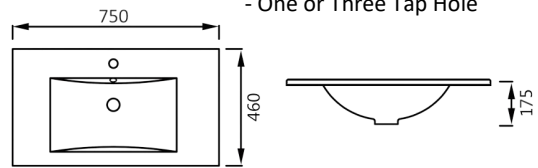

VANITY TOPS - CERAMIC

9060E - Rectangle Bowl Ceramic Vanity Top
- Gloss White
- One or Three Tap Hole

9075E - Rectangle Bowl Ceramic Vanity Top
- Gloss White
- One or Three Tap Hole

9090E - Rectangle Bowl Ceramic Vanity Top
- Gloss White
- One or Three Tap Hole

9120E - Rectangle Bowl Ceramic Vanity Top
- Gloss White
- One or Three Tap Hole

9120EE - Rectangle Dbl Bowl Ceramic Vanity Top
- Gloss White
- One or Three Tap Hole

9150E - Rectangle Bowl Ceramic Vanity Top
- Gloss White
- One or Three Tap Hole

9150EE - Rectangle Dbl Bowl Ceramic Vanity Top
- Gloss White
- One or Three Tap Hole

nb. Wastes not included with Tops

VANITY TOPS - CERAMIC

9075B - Stadium Bowl Ceramic Vanity Top
- Gloss White
- One or Three Tap Hole