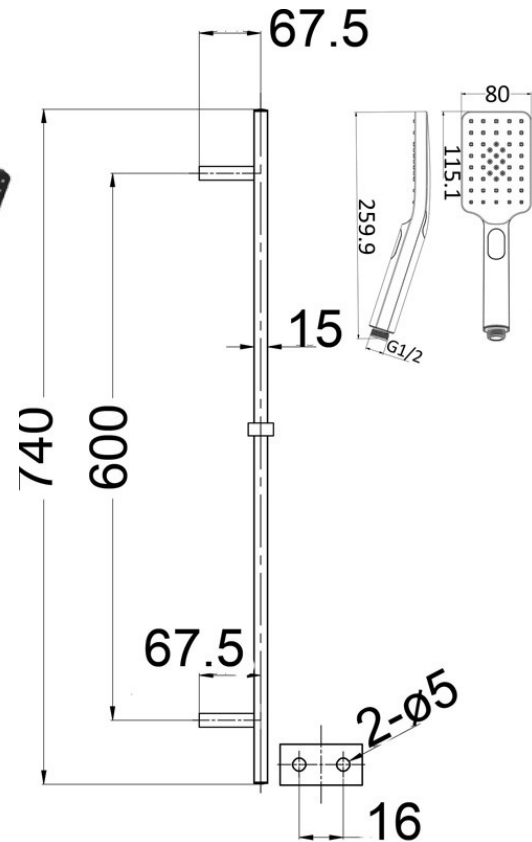

PSH037
- Chrome

PSH037-BG
- Brushed Gold

PSH037-BN
- Brushed Nickel

PSH037-GM
- Gunmetal

PSH037-B
- Matt Black

EDEN SHOWER on RAIL

PSH037*

FINISH: See Above

Working Pressure: 150-500KPA

WELS LICENCE: 0175

WELS: 4 Star 6.5L Per Min, Reg No. S13169

HAND SHOWER: ABS, 3 Function Hand Shower

HOSE: Metal Wound (Black - PVC Hose)

Summary of Maintenance and Care Instructions