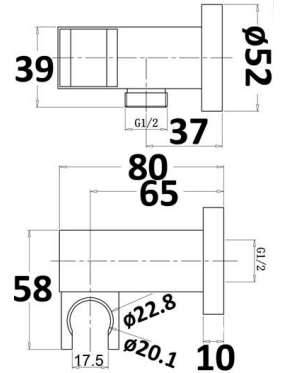

EDEN SHOWER on BRACKET

PSH037-1*

FINISH: See Above

Working Pressure: 150-500KPA

WELS LICENCE: 0175

WELS: 4 Star 6.5L Per Min, Reg No. S13170

HAND SHOWER: ABS, 3 Function Hand Shower

HOSE: Metal Wound (Black - PVC Hose)

Summary of Maintenance and Care Instructions

Cleaning Methods: Use only mild soapy water for cleaning. Ensure that all detergent is thoroughly rinsed off the surface afterward with a dry soft cloth to prevent spots and streaks. Use Soft Cleaning Tools: Clean the surface with warm water and a soft cloth to avoid scratches.

Avoid Harsh Chemicals: Do not use detergents or cleaning products that contain chloride, halides, or hydrochloric acid. **Avoid Abrasive Cleaners:** Do not use abrasive, cream-based or citrus-based cleaners.