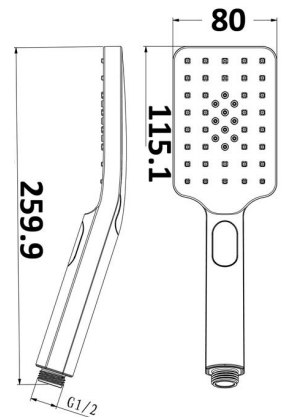

PSH037-1BG
- Brushed Gold

PSH037-1BN
- Brushed Nickel

PSH037-1GM
- Gunmetal

PSH037-1
- Chrome

PSH037-1B
- Matt Black

EDEN SHOWER on BRACKET

PSH037-1*

FINISH: See Above

Working Pressure: 150-500KPA

WELS LICENCE: 0175

WELS: 4 Star 6.5L Per Min, Reg No. S13170

HAND SHOWER: ABS, 3 Function Hand Shower

HOSE: Metal Wound (Black - PVC Hose)

Summary of Maintenance and Care Instructions