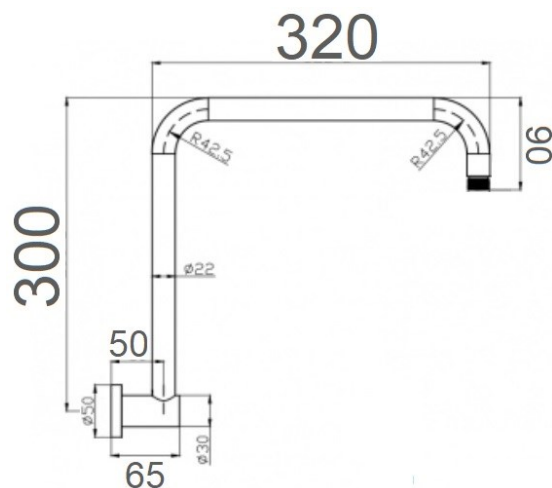

PRY020-MB

- Matt Black