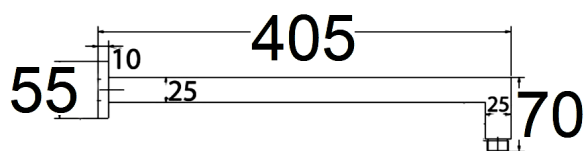

PRY003 - Chrome

PRY003-BN - Brushed Nickel

PRY003-BG - Brushed Gold

PRY003-B - Matt Black

PRY003-GM - Gunmetal

HORIZONTAL SHOWER ARM

PRY003*

FINISH: See Above