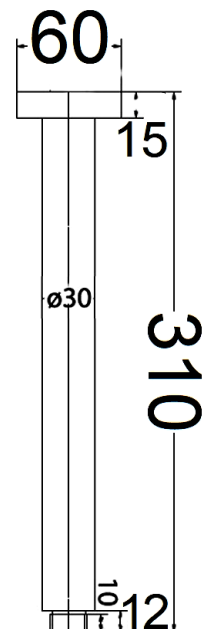

PRY001-B
- Matt Black

SHOWER CEILING DROP ARM

PRY001*

FINISH: See Above

MATERIAL: Brass

WELS LICENCE: N/A

WELS: N/A

WARRANTY:

7 Year replacement product and parts

Maintenance and Care

- Do not use harsh detergents or products that contain chloride & halides.
- Do not use abrasive, cream or citrus based cleaners or hydrochloric acid.
- Surface should be cleaned only with a mild detergent that must be rinsed off.
- It is suggested to only clean with warm water and a soft cloth.
- Damage caused by the wrong cleaning methods used will void warranty.

Warranty Coloured Finish:

2 Years Matt Black. **5 Years** other finishes replacement product & parts.