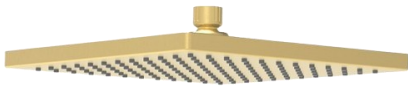

PRP321001 - Chrome

PRP321001-BN - Brushed Nickel

PRP321001-BG - Brushed Gold

PRP321001-B - Matt Black

PRP321001-GM - Gunmetal

ROSA SHOWER HEAD - 250mm

PRP321001*

FINISH: See Above

Working Pressure: 150-500KPA

WELS LICENCE: 0175

WELS: 3 Star 9L Per Min, Reg No. S15490

OVERHEAD SHOWER: ABS, 250mm

Summary of Maintenance and Care Instructions

Cleaning Methods: Use only mild soapy water for cleaning. Ensure that all detergent is thoroughly rinsed off the surface afterward with a dry soft cloth to prevent spots and streaks. Use Soft Cleaning Tools: Clean the surface with warm water and a soft cloth to avoid scratches.