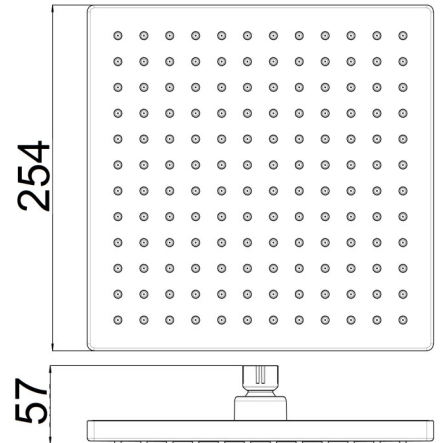

PRP321001 - Chrome

PRP321001-BN - Brushed Nickel

PRP321001-BG - Brushed Gold

PRP321001-B - Matt Black

PRP321001-GM - Gunmetal

ROSA SHOWER HEAD - 250mm

PRP321001*

FINISH: See Above

Working Pressure: 150-500KPA

WELS LICENCE: 0175

WELS: 3 Star 9L Per Min, Reg No. S15490

OVERHEAD SHOWER: ABS, 250mm

Summary of Maintenance and Care Instructions

Cleaning Methods: Use only mild soapy water for cleaning. Ensure that all detergent is thoroughly rinsed off the surface afterward with a dry soft cloth to prevent spots and streaks. Use Soft Cleaning Tools: Clean the surface with warm water and a soft cloth to avoid scratches.