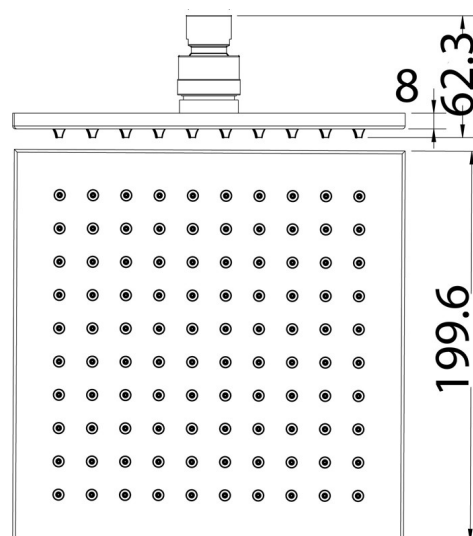

PRB1067N-BN - Brushed Nickel