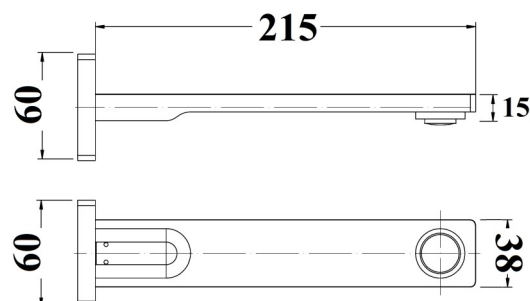

PHD1019 - Matt Black