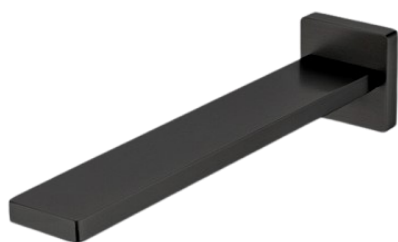

PHD1019 - Chrome

PHD1019 - Brushed Nickel

PHD1019 - Matt Black

PHD1019 - Brushed Gold

PHD1019 - Gunmetal

## PHD1019\*

**FINISH:** See Above

**Material:** Brass

**Size:** 215mm